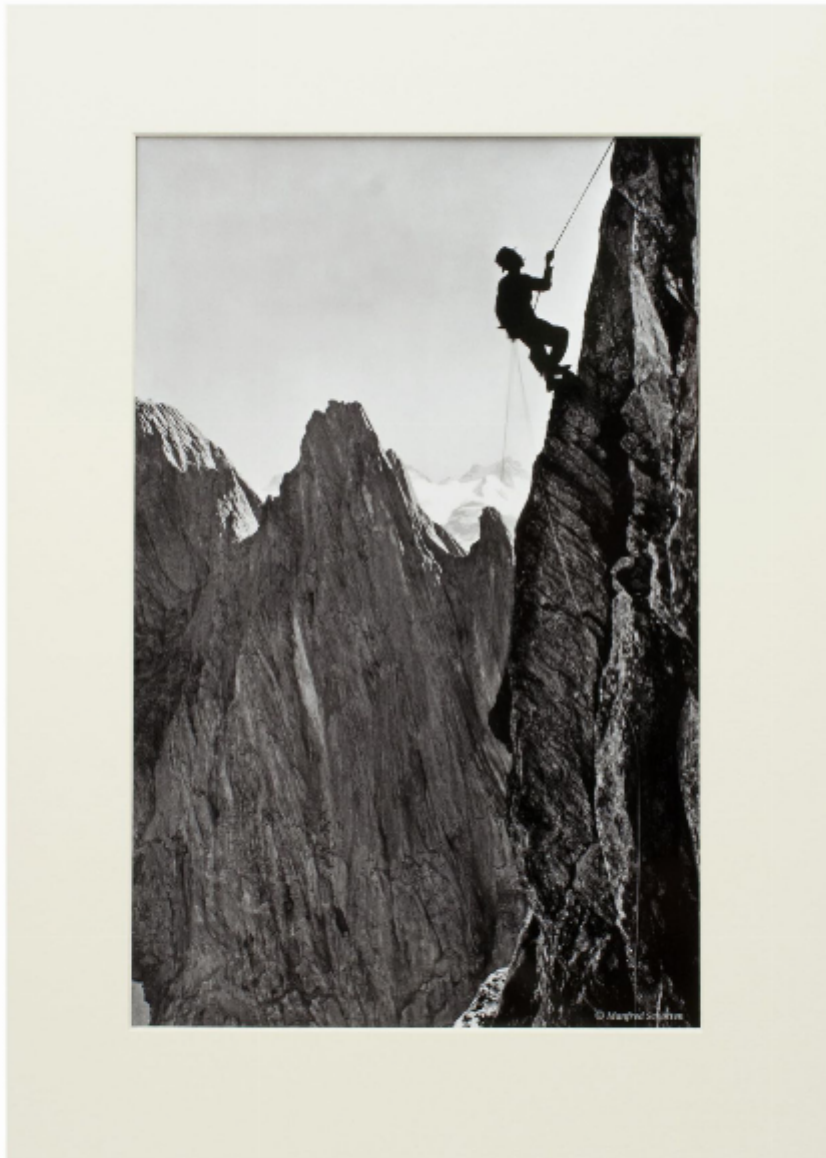

Alpine Photograph, Climber, Simelistock, Switzerland

£49

REF: 19258

Height: 39.5 cm (15.6")

Width: 25.5 cm (10")

Framed Height: 56 cm (22")

Framed Width: 41 cm (16.1")

## Description

Vintage Photography, Antique Alpine Mountaineering Photograph.

'CLIMBER' Simelistock, Switzerland, a new mounted black and white photograph after an original 1930's skiing photograph.

Black & white alpine photos are the perfect addition to any home or ski lodge, so please, do check out our other ski photos and winter landscapes.

Prior to being a recreational activity skiing was purely a means of travelling from A to B through the snow, it only started to become the sport it is today in the mid-1800's.

The price displayed is for the mounted photo only.

The external size of the mount is 20 ½" x 14 ¾" - image size 15 ½" X 10".

Engelhoerner is the name for a group of limestone mountains that are hidden behind several higher mountains like the Wetterhorn and Wildgerst. These small mountains (Rosenlauistock (2198 m), the Kingspitz, Simmelistock, Mittelgruppe, etc.) are well sort after by rock climbers as there is a huge choice of easy and difficult routes.