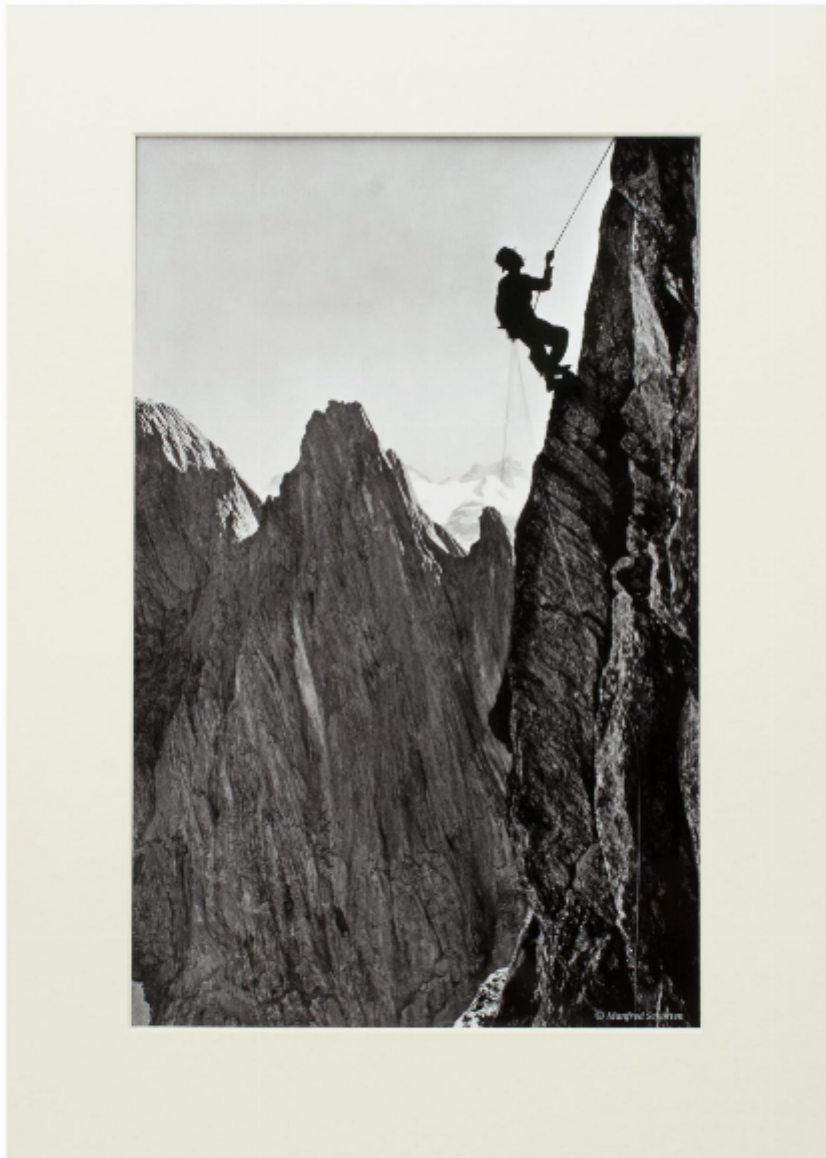

Alpine Photograph, Climber, Simelistock, Switzerland

£49

REF: 19258

Height: 39.5 cm (15.6")

Width: 25.5 cm (10")

Framed Height: 56 cm (22")

Framed Width: 41 cm (16.1")

Description

Vintage Photography, Antique Alpine Mountaineering Photograph.

'CLIMBER' Simelistock, Switzerland, a new mounted black and white photograph after an original 1930's skiing photograph.

Black & white alpine photos are the perfect addition to any home or ski lodge, so please, do check out our other ski photos and winter landscapes.

Prior to being a recreational activity skiing was purely a means of travelling from A to B through the snow, it only started to become the sport it is today in the mid-1800's.

The price displayed is for the mounted photo only.

The external size of the mount is 20 ½" x 14 ¾" - image size 15 ½" X 10".

Engelhoerner is the name for a group of limestone mountains that are hidden behind several higher mountains like the Wetterhorn and Wildgerst. These small mountains (Rosenlauistock (2198 m), the Kingspitz, Simmelistock, Mittelgruppe, etc.) are well sort after by rock climbers as there is a huge choice of easy and difficult routes.