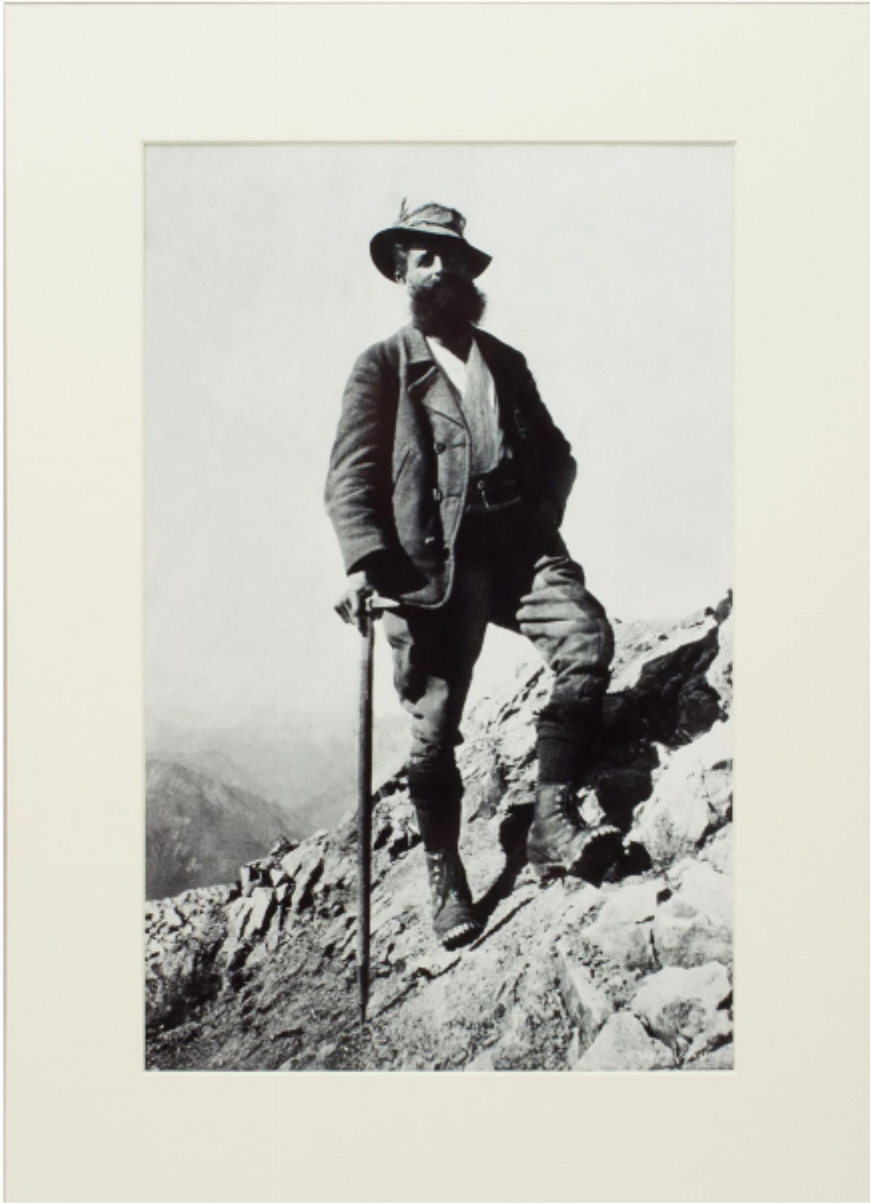

Alpine Ski Photograph, Bavarian Guide

£49

REF: 25040

Height: 39.5 cm (15.6")

Width: 25.5 cm (10")

Framed Height: 56 cm (22")

Framed Width: 41 cm (16.1")

## Description

Vintage Ski Photography, Antique Alpine Ski Photograph.

'BAVARIAN GUIDE', a new mounted black and white photograph after an original 1930's skiing photograph. Black & white alpine photos are the perfect addition to any home or ski lodge, so please, do check out our other ski photos and winter landscapes.

Prior to being a recreational activity skiing was purely a means of travelling from A to B through the snow, it only started to become the sport it is today in the mid-1800's.

The price displayed is for the mounted photo only.

The external size of the mount is 20 ½" x 14 ¾" - image size 15 ½" X 10".

The alpine photograph is available in a black frame with burgundy undercoat, the glazing is clarity+ premium synthetic glass. Images of the frame are shown. The external size of the frame is 22" x 16" and it is priced at £115.