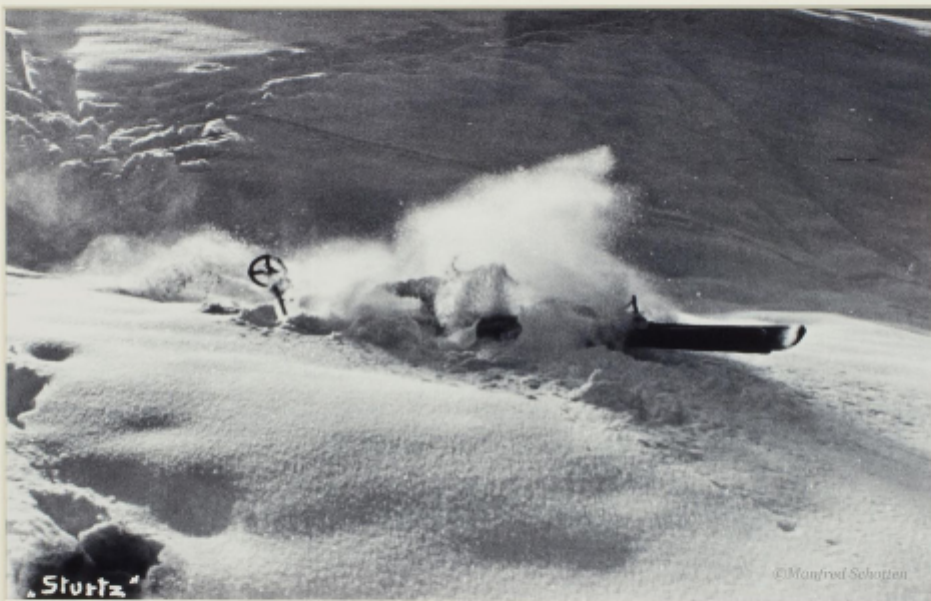

Black and White Alpine Photograph, Nose Dive

£49