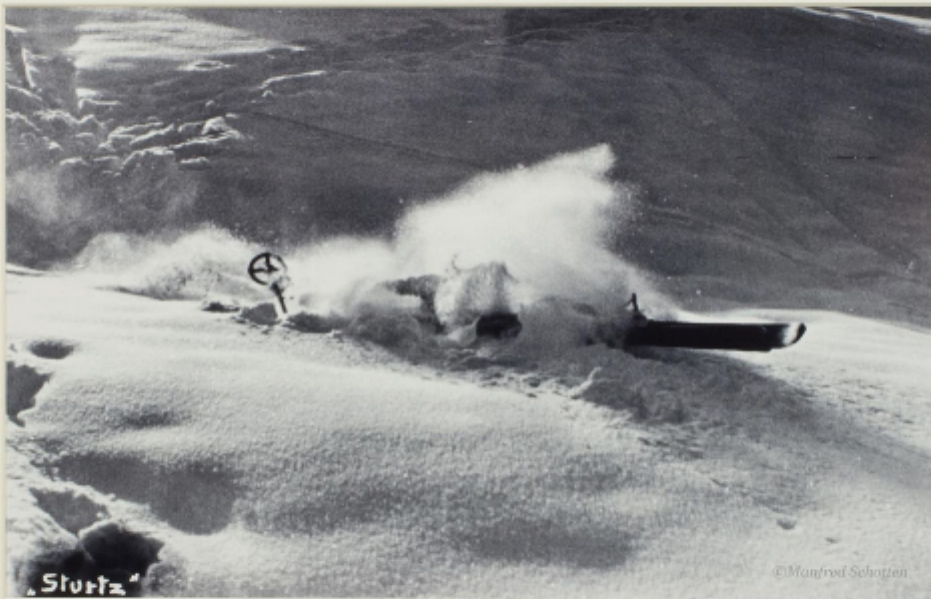

Black and White Alpine Photograph, Nose Dive

£49