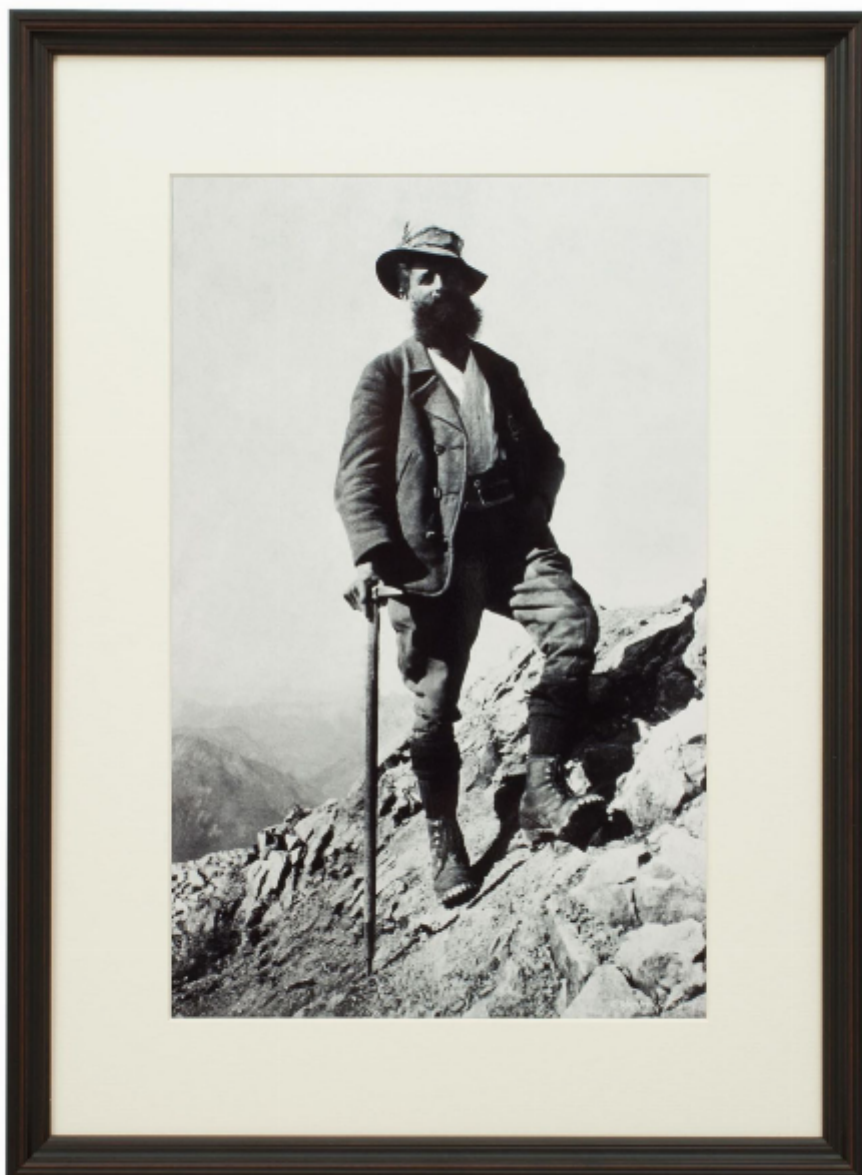

Framed Alpine Ski Photograph, Bavarian Guide, TM32

£115

REF: 27700

Height: 39.5 cm (15.6")

Width: 25.5 cm (10")

Framed Height: 56 cm (22")

Framed Width: 41 cm (16.1")

Description

Vintage Style Photography, Framed Alpine Ski Photograph, Bavarian Guide.

'BAVARIAN GUIDE', a modern framed and mounted black and white photograph after an original 1930's skiing photograph. The frame is black with burgundy undercoat, the glazing is clarity+ premium synthetic glass. Black & white alpine photos are the perfect addition to any home or ski lodge, so please do check out our other ski photos and winter landscapes.

Prior to being a recreational activity skiing was purely a means of travelling from A to B through the snow, it only started to become the sport it is today in the mid-1800's.

The photographs are also available mounted but unframed, priced at £49.