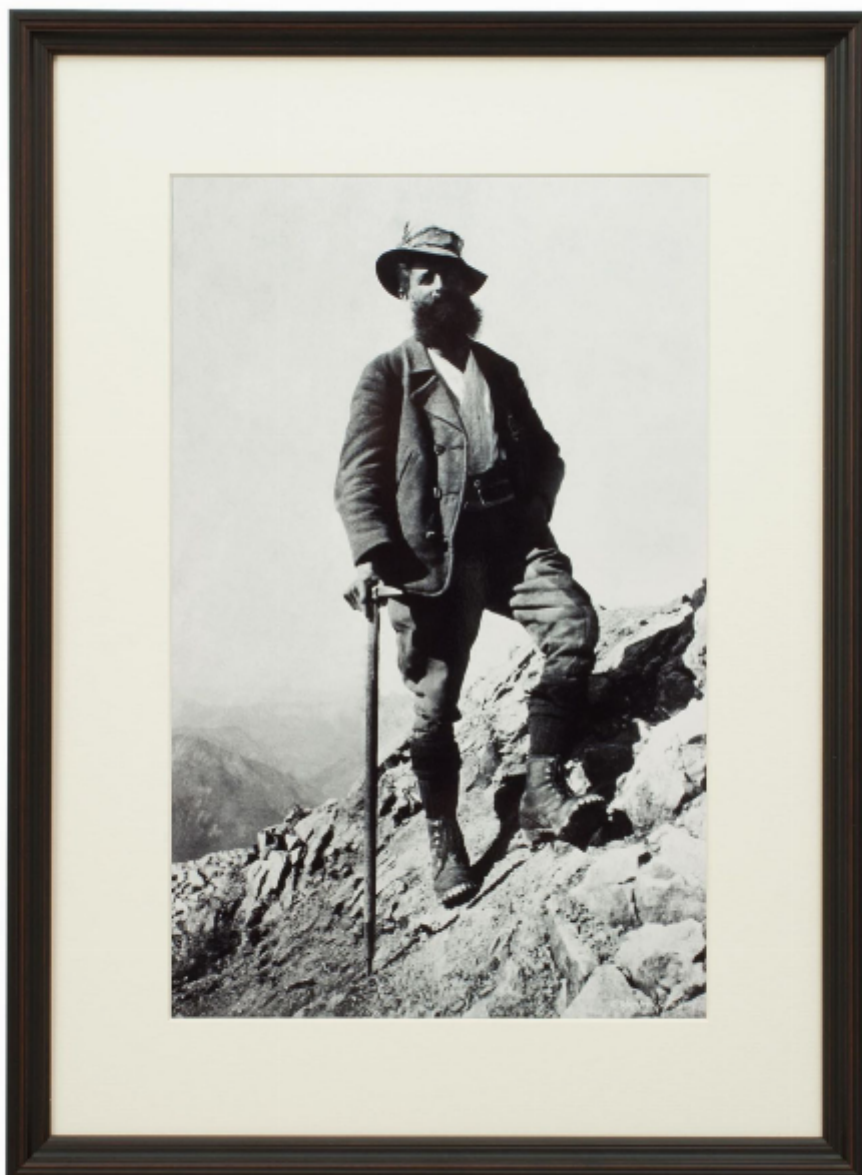

Framed Alpine Ski Photograph, Bavarian Guide, TM32

£115

REF: 27700

Height: 39.5 cm (15.6")

Width: 25.5 cm (10")

Framed Height: 56 cm (22")

Framed Width: 41 cm (16.1")

## Description

Vintage Style Photography, Framed Alpine Ski Photograph, Bavarian Guide.

'BAVARIAN GUIDE', a modern framed and mounted black and white photograph after an original 1930's skiing photograph. The frame is black with burgundy undercoat, the glazing is clarity+ premium synthetic glass. Black & white alpine photos are the perfect addition to any home or ski lodge, so please do check out our other ski photos and winter landscapes.

Prior to being a recreational activity skiing was purely a means of travelling from A to B through the snow, it only started to become the sport it is today in the mid-1800's.

The photographs are also available mounted but unframed, priced at £49.