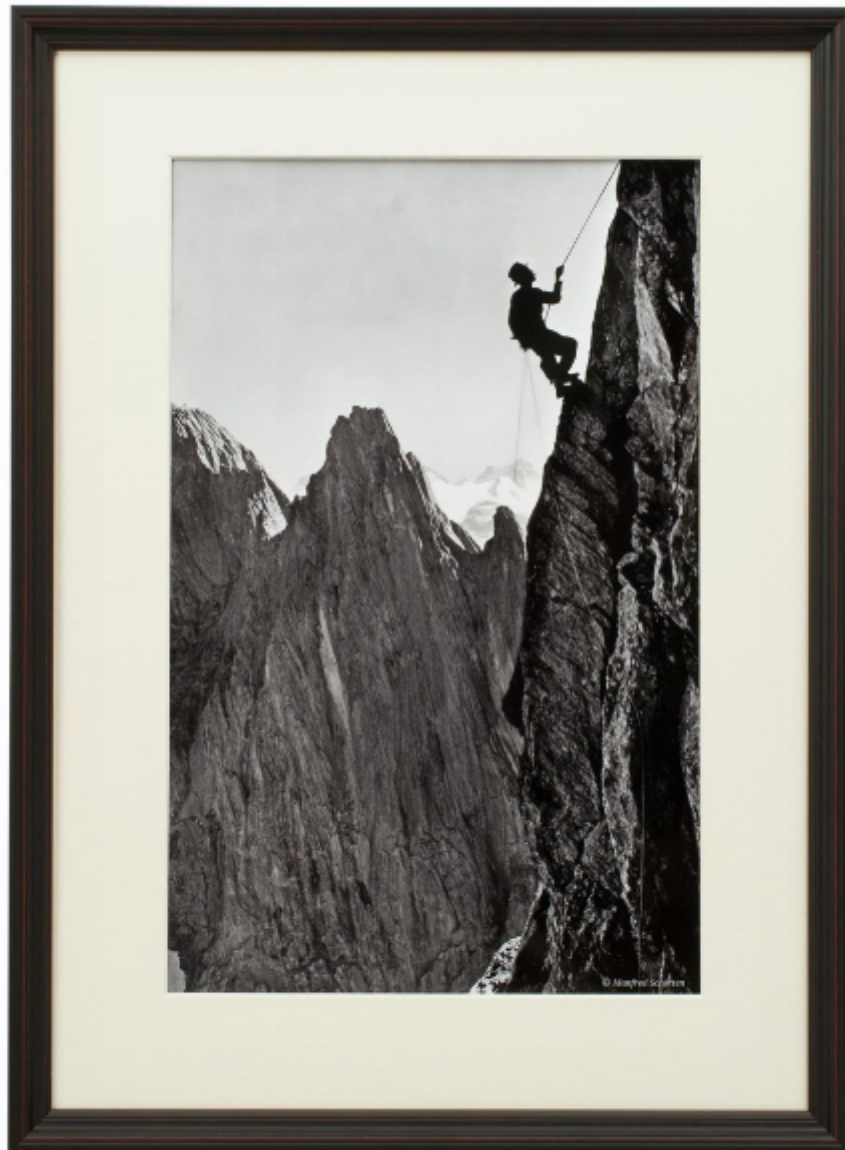

Framed Alpine Ski Photograph, The Climber, Simelistock, Switzerland,

£115

REF: 27694

Height: 39.5 cm (15.6")

Width: 25.5 cm (10")

Framed Height: 56 cm (22")

Framed Width: 41 cm (16.1")

Description

Vintage Style Photography, Framed Alpine Ski Photograph, The Climber.

'CLIMBER' Simelistock, Switzerland, a modern framed and mounted black and white photograph after an original 1930's skiing photograph. The frame is black with burgundy undercoat, the glazing is clarity+ premium synthetic glass. Black & white alpine photos are the perfect addition to any home or ski lodge, so please do check out our other ski photos and winter landscapes.

Prior to being a recreational activity skiing was purely a means of travelling from A to B through the snow, it only started to become the sport it is today in the mid-1800's.

Engelhoerner is the name for a group of limestone mountains that are hidden behind several higher mountains like the Wetterhorn and Wildgerst. These small mountains (Rosenlauistock (2198 m), the Kingspitz, Simmelistock, Mittelgruppe, etc.) are well sort after by rock climbers as there is a huge choice of easy and difficult routes.

Within the Engelhoerner is a tiny valley, called Ochsenal, looking to the west. The first Engelhorn hut was built in this valley in the year 1912 by the Academic Alpine Club Berne, since this lonesome and creekless valley is the starting point for the majority of the climbs. An avalanche destroyed this hut and the present accomodation is surrounded by trees at the foot of the Simelistock, 15 minutes below the Ochsen Valley.