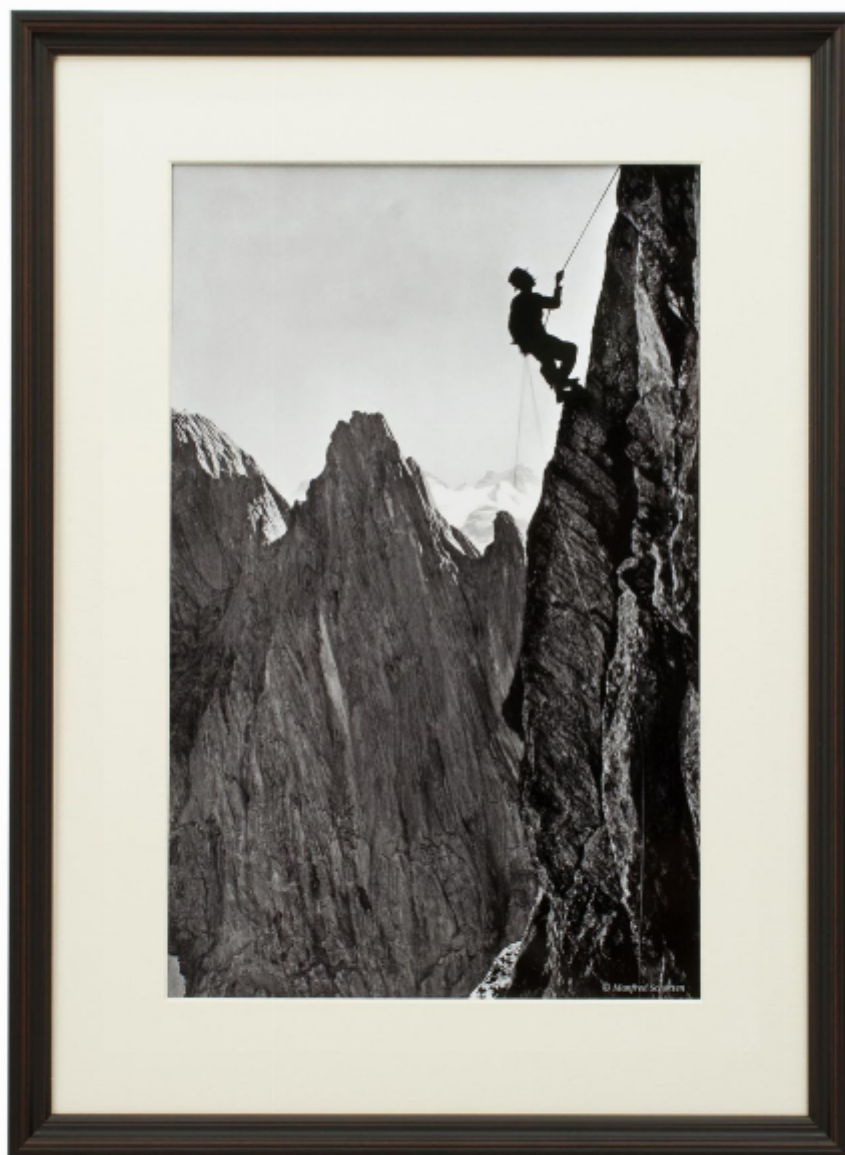

Framed Alpine Ski Photograph, The Climber, Simelistock, Switzerland,

£115

REF: 27694

Height: 39.5 cm (15.6")

Width: 25.5 cm (10")

Framed Height: 56 cm (22")

Framed Width: 41 cm (16.1")

Description

Vintage Style Photography, Framed Alpine Ski Photograph, The Climber.

'CLIMBER' Simelistock, Switzerland, a modern framed and mounted black and white photograph after an original 1930's skiing photograph. The frame is black with burgundy undercoat, the glazing is clarity+ premium synthetic glass. Black & white alpine photos are the perfect addition to any home or ski lodge, so please do check out our other ski photos and winter landscapes.

Prior to being a recreational activity skiing was purely a means of travelling from A to B through the snow, it only started to become the sport it is today in the mid-1800's.

Engelhoerner is the name for a group of limestone mountains that are hidden behind several higher mountains like the Wetterhorn and Wildgerst. These small mountains (Rosenlauistock (2198 m), the Kingspitz, Simmelistock, Mittelgruppe, etc.) are well sort after by rock climbers as there is a huge choice of easy and difficult routes.

Within the Engelhoerner is a tiny valley, called Ochsenal, looking to the west. The first Engelhorn hut was built in this valley in the year 1912 by the Academic Alpine Club Berne, since this lonesome and creekless valley is the starting point for the majority of the climbs. An avalanche destroyed this hut and the present accomodation is surrounded by trees at the foot of the Simelistock, 15 minutes below the Ochsen Valley.