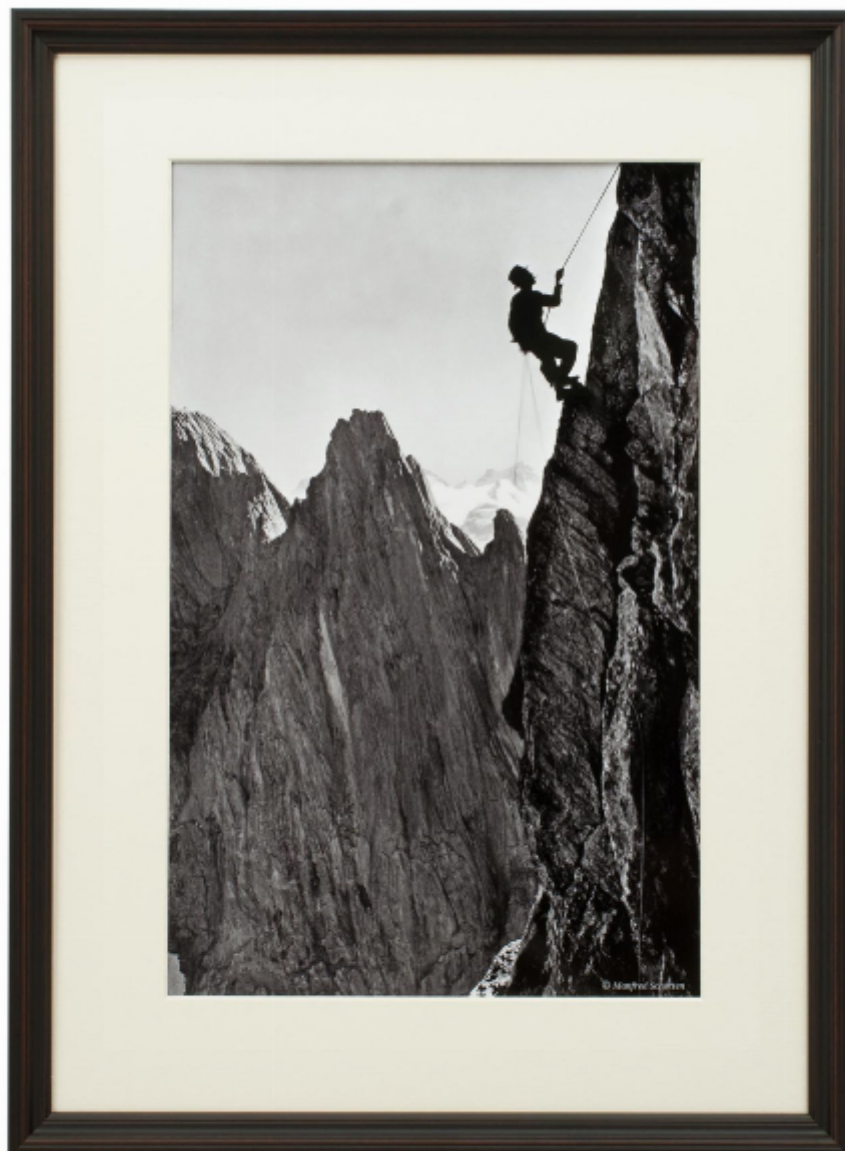

Framed Alpine Ski Photograph, The Climber, Simelistock, Switzerland,

£115

REF: 27694

Height: 39.5 cm (15.6")

Width: 25.5 cm (10")

Framed Height: 56 cm (22")

Framed Width: 41 cm (16.1")

## Description

Vintage Style Photography, Framed Alpine Ski Photograph, The Climber.

'CLIMBER' Simelistock, Switzerland, a modern framed and mounted black and white photograph after an original 1930's skiing photograph. The frame is black with burgundy undercoat, the glazing is clarity+ premium synthetic glass. Black & white alpine photos are the perfect addition to any home or ski lodge, so please do check out our other ski photos and winter landscapes.

Prior to being a recreational activity skiing was purely a means of travelling from A to B through the snow, it only started to become the sport it is today in the mid-1800's.

Engelhoerner is the name for a group of limestone mountains that are hidden behind several higher mountains like the Wetterhorn and Wildgerst. These small mountains (Rosenlauistock (2198 m), the Kingspitz, Simmelistock, Mittelgruppe, etc.) are well sort after by rock climbers as there is a huge choice of easy and difficult routes.

Within the Engelhoerner is a tiny valley, called Ochsenal, looking to the west. The first Engelhorn hut was built in this valley in the year 1912 by the Academic Alpine Club Berne, since this lonesome and creekless valley is the starting point for the majority of the climbs. An avalanche destroyed this hut and the present accomodation is surrounded by trees at the foot of the Simelistock, 15 minutes below the Ochsen Valley.