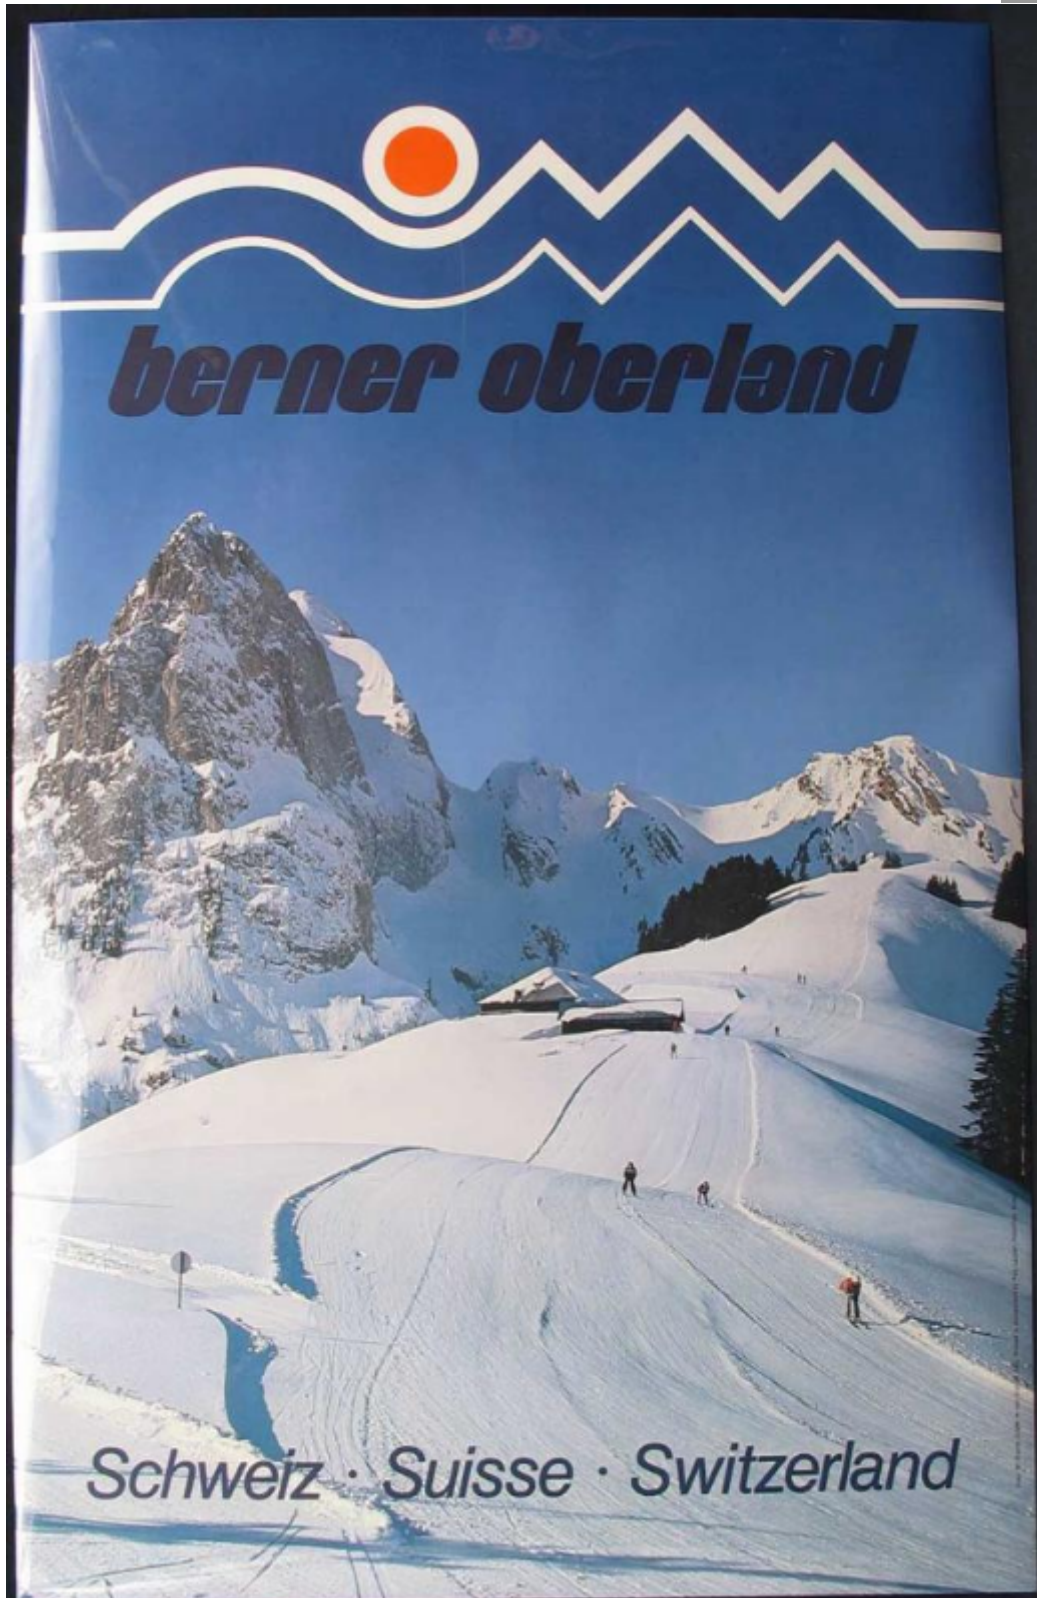

Berner Oberland, Ski Poster.

Sold

REF: 21608

Height: 102 cm (40.2")

Width: 63.5 cm (25")

Description

Ski Poster, Berner Oberland.
von Sforto / von Gunten