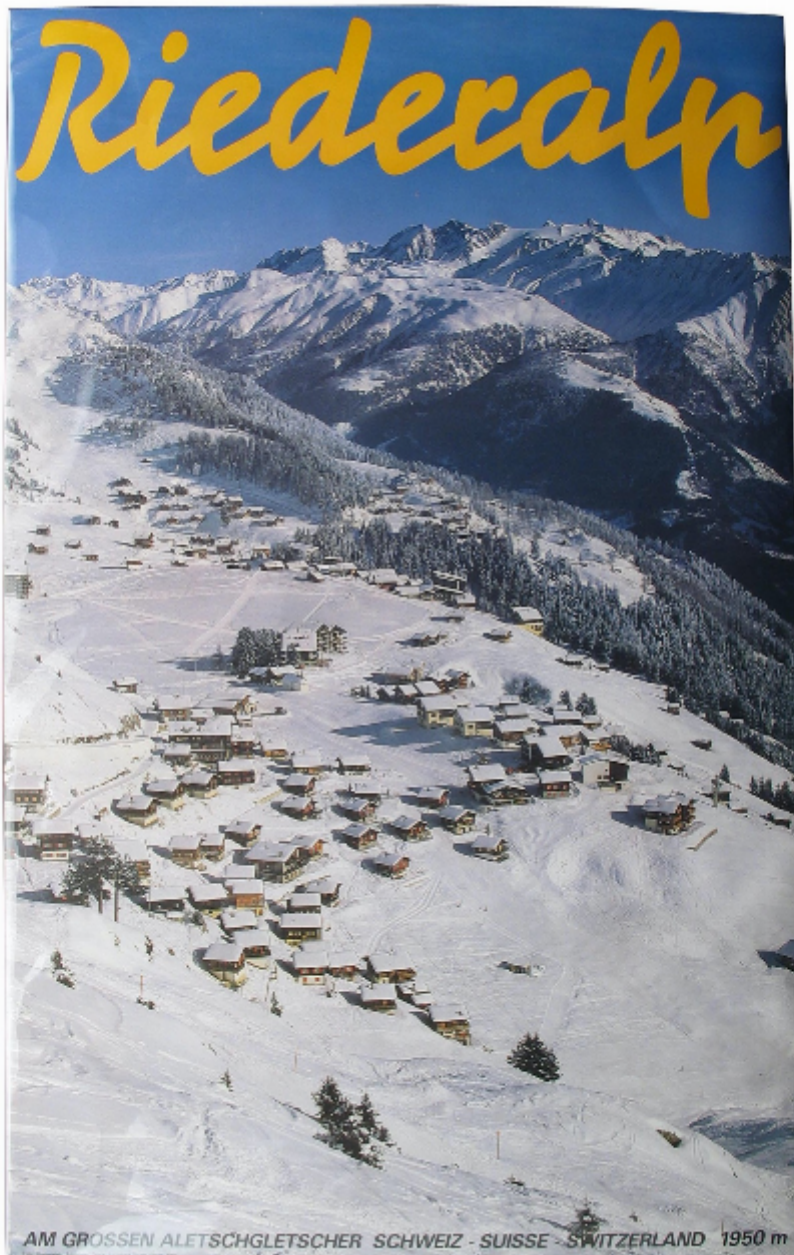

Travel Ski Poster - Riederalp

Sold

REF: 21604

Height: 102 cm (40.2")

Width: 64 cm (25.2")

### VINTAGE TRAVEL SKI POSTER

A fine ski resort poster entitled in yellow writing across the top "Riederalp". Along the bottom of the poster is written "Am grossen Aletschgletscher, Switzerland 1950 m". Photo Klopfenstein, Adelboden.

The photographic poster is a scenic view of the Riederalp village and ski slopes. Riederalp is a mid mountain resort and sits on a south facing terrace, south of the Aletsch Glacier (Europe's largest), in the Bernese Alps. Because of its altitude it has wonderful views of the Pennine Alps with some of the highest summits such as the Matterhorn, Dom and Fletschhorn.