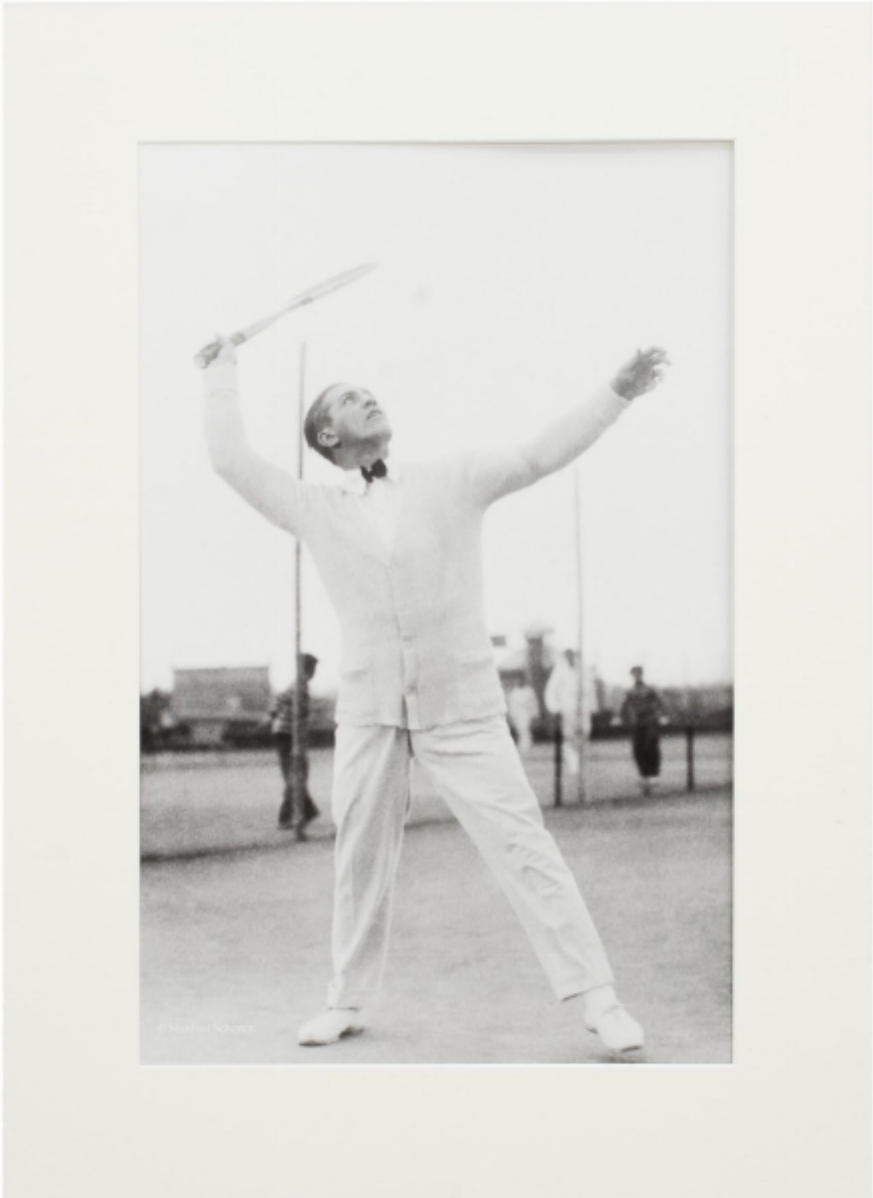

Tennis Photograph, Serve

£49

REF: 24309

Height: 40 cm (15.7")

Width: 25 cm (9.8")

Description

VINTAGE / ANTIQUE TENNIS PHOTOGRAPH.

'Serve' a mounted black and white photographic image after an original 1930's photograph. This is an ideal pairing to another black and white tennis photo, 'Forehand', stock # 24308.

The price displayed is for the mounted photo only.

The external size of the mount is 20 ½" x 14 ¾" - image size 15 ½" X 10".

The photograph is available in a black frame with burgundy undercoat, the glazing is clarity+ premium synthetic glass. Images of the frame are shown. The external size of the frame is 22" x 16" and it is priced at £115.