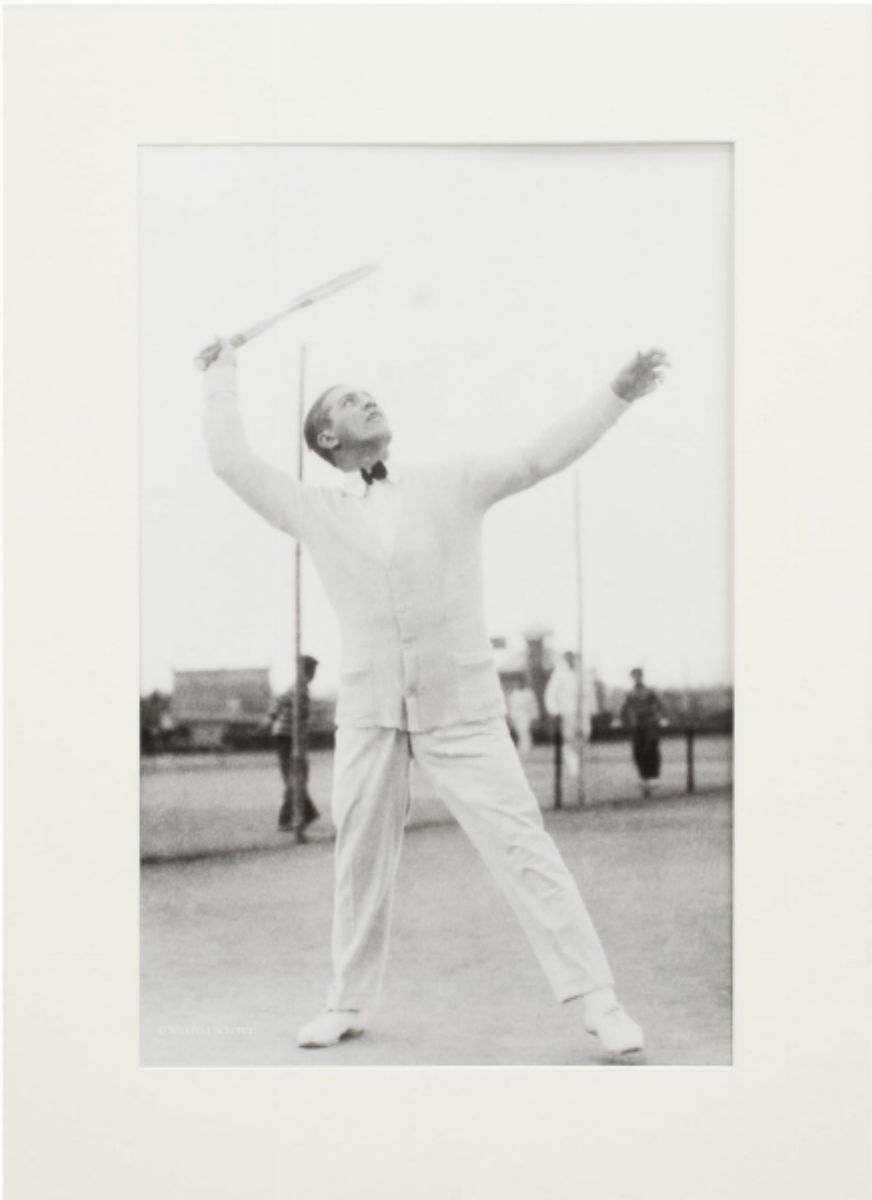

Tennis Photograph, Serve

£49

REF: 24309

Height: 40 cm (15.7")

Width: 25 cm (9.8")

Description

VINTAGE / ANTIQUE TENNIS PHOTOGRAPH.

'Serve' a mounted black and white photographic image after an original 1930's photograph. This is an ideal pairing to another black and white tennis photo, 'Forehand', stock # 24308.

The price displayed is for the mounted photo only.

The external size of the mount is 20 ½" x 14 ¾" - image size 15 ½" X 10".

The photograph is available in a black frame with burgundy undercoat, the glazing is clarity+ premium synthetic glass. Images of the frame are shown. The external size of the frame is 22" x 16" and it is priced at £115.