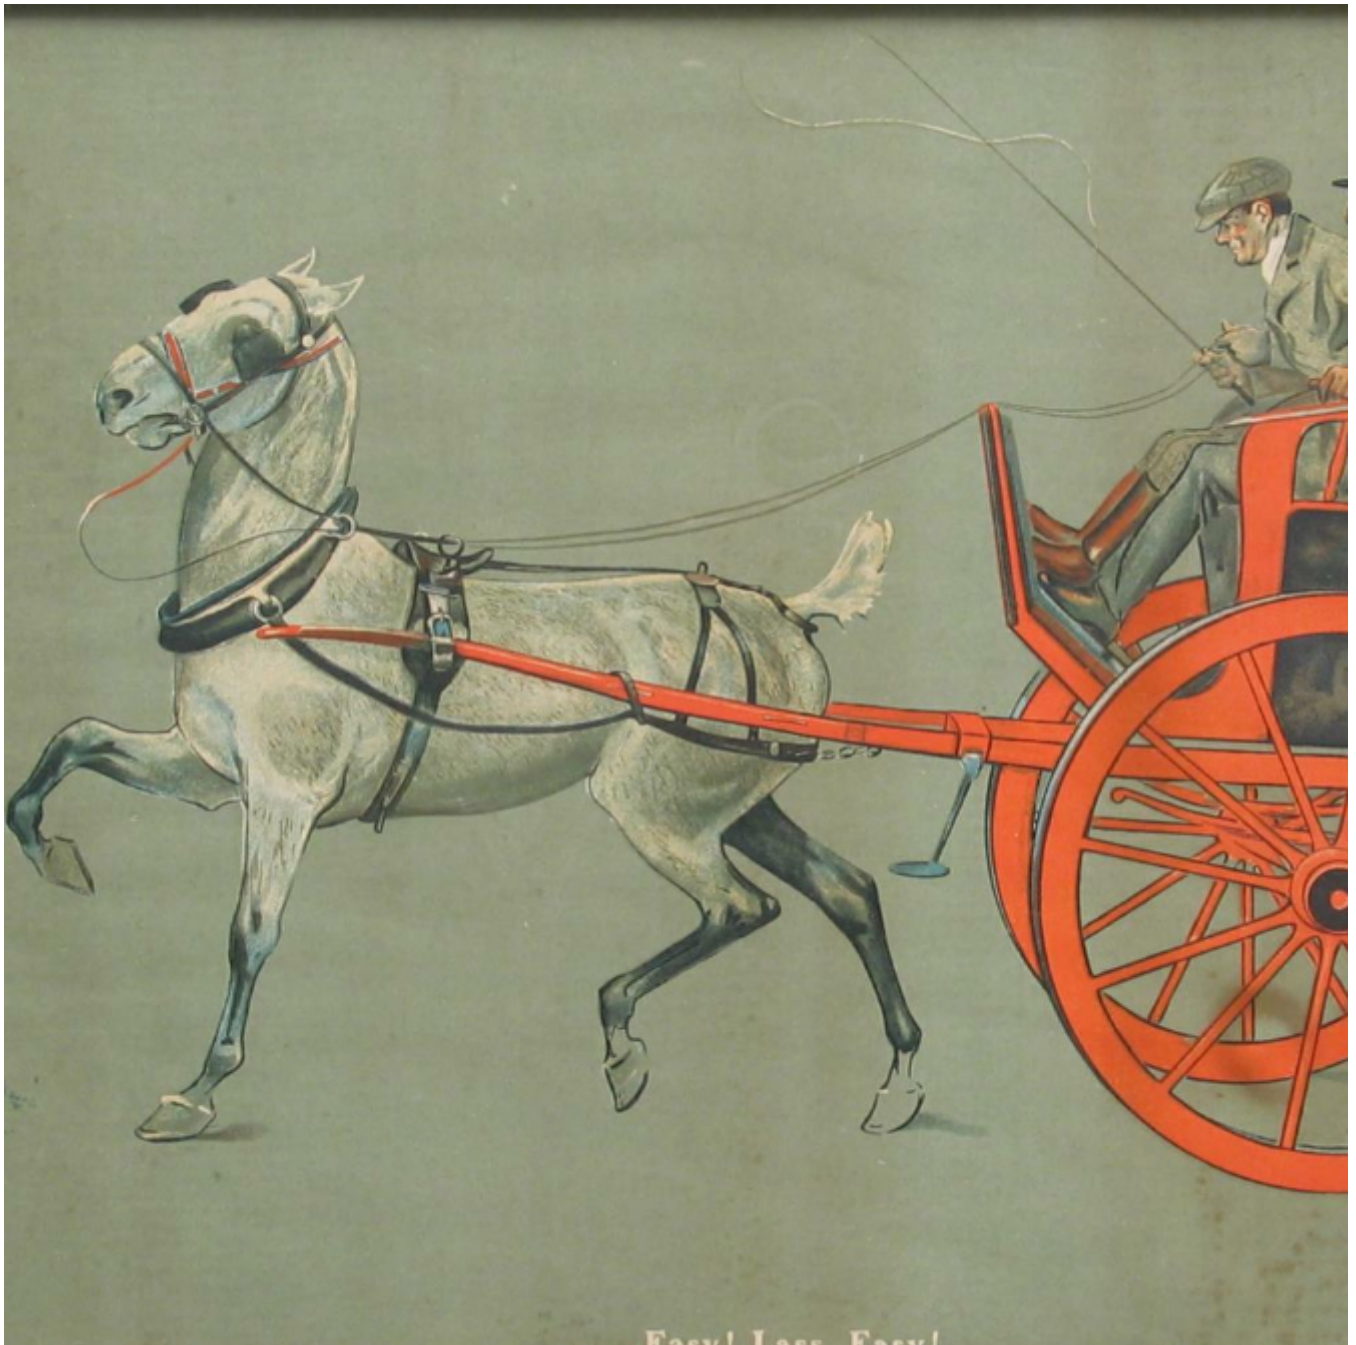

Equestrian Print

Sold

REF: 21725

Height: 13.5 cm (5.3")

Width: 17.5 cm (6.9")

## Description

Horse and Cart, Driving Print.

"Easy! Lass. Easy!"

Early 20th century lithograph by Fred Walker. Monogrammed 'F.W' Framed in grained frame to look like oak.

In fair condition.