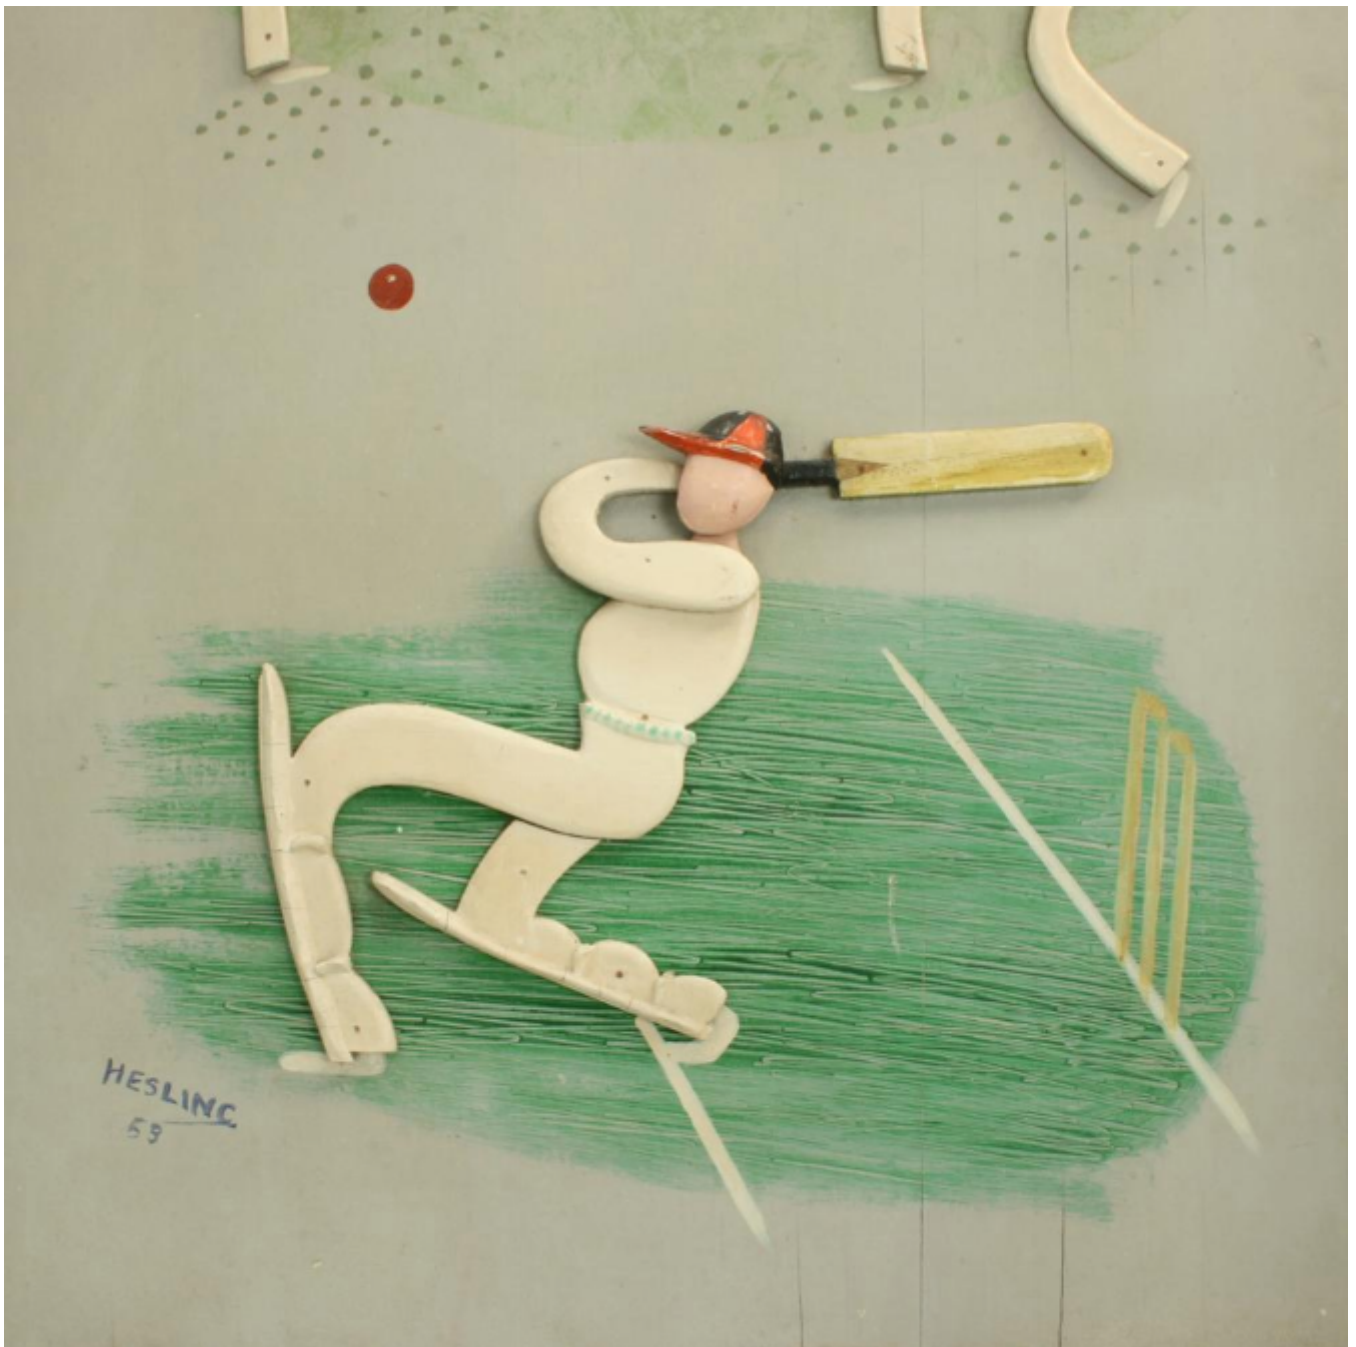

Cricket Sporting Panel By Bernard Hesling

Sold

REF: 25247

Height: 114.5 cm (45.1")

Width: 61 cm (24")

Description

Set of Five Sporting Panels, Bernard Hesling.

Five painted wooden panels depicting various sporting activities with some elements and figures made in relief. The 3D effect is very unusual and very eye catching. The sports depicted include Cricket, Football, Rugby, Boxing, Horse Racing, Surfing and Tennis. One panel is signed and dated 'Hesling 59'.