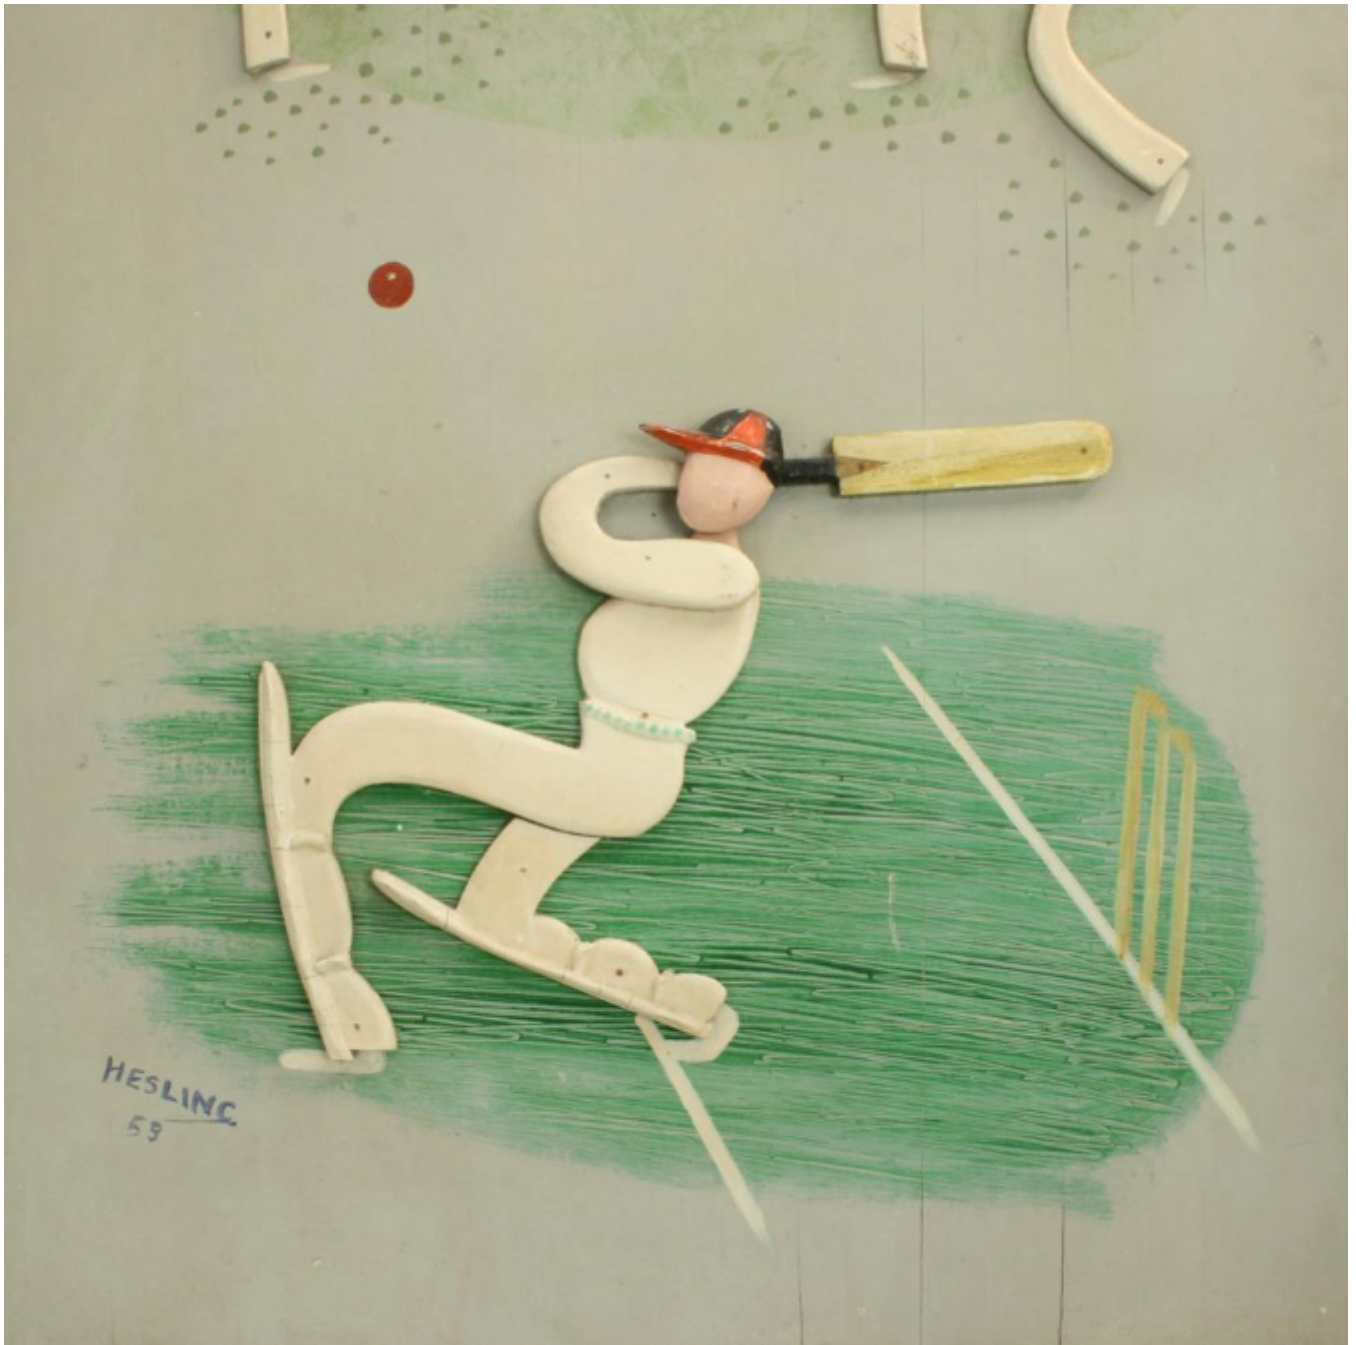

Cricket Sporting Panel By Bernard Hesling

Sold

REF: 25247

Height: 114.5 cm (45.1")

Width: 61 cm (24")

Description

Set of Five Sporting Panels, Bernard Hesling.

Five painted wooden panels depicting various sporting activities with some elements and figures made in relief. The 3D effect is very unusual and very eye catching. The sports depicted include Cricket, Football, Rugby, Boxing, Horse Racing, Surfing and Tennis. One panel is signed and dated 'Hesling 59'.