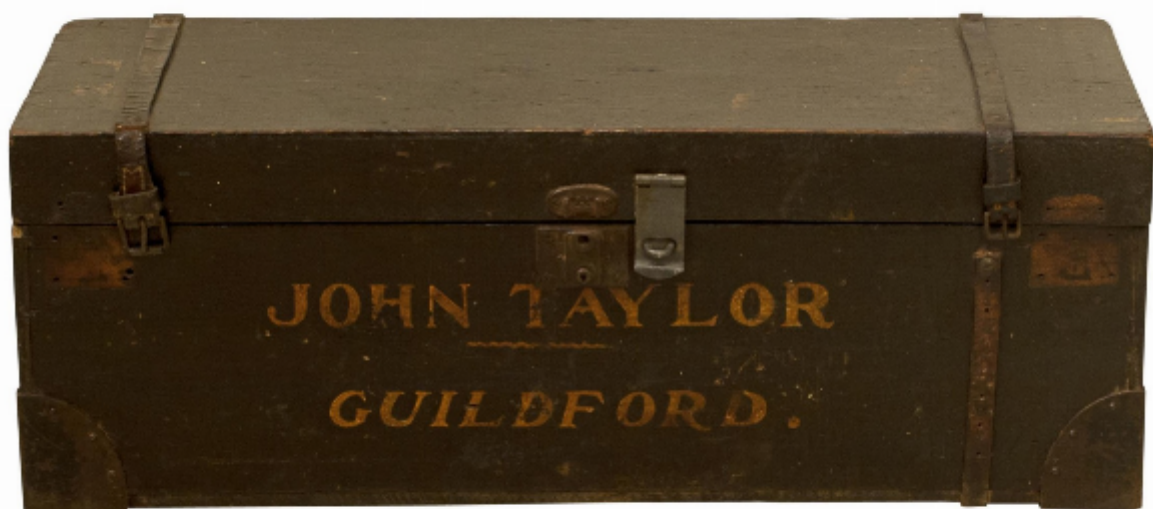

Black Painted Tool Box, John Taylor

£230

REF: 30571

Height: 33 cm (13")

Width: 89 cm (35")

Depth: 31 cm (12.2")

## Description

Vintage Wooden Tool Box.

A great vintage workman's tool box with original black exterior paint and a nicely painted name to the front, John Taylor, Guildford. The box with four external reinforced metal corners to the base, remains of two leather securing straps and filled holes in the top where a carry handle once was. There is an old central lock (not working), a modern stainless steel hasp and staple and a carry handle cut into each end.