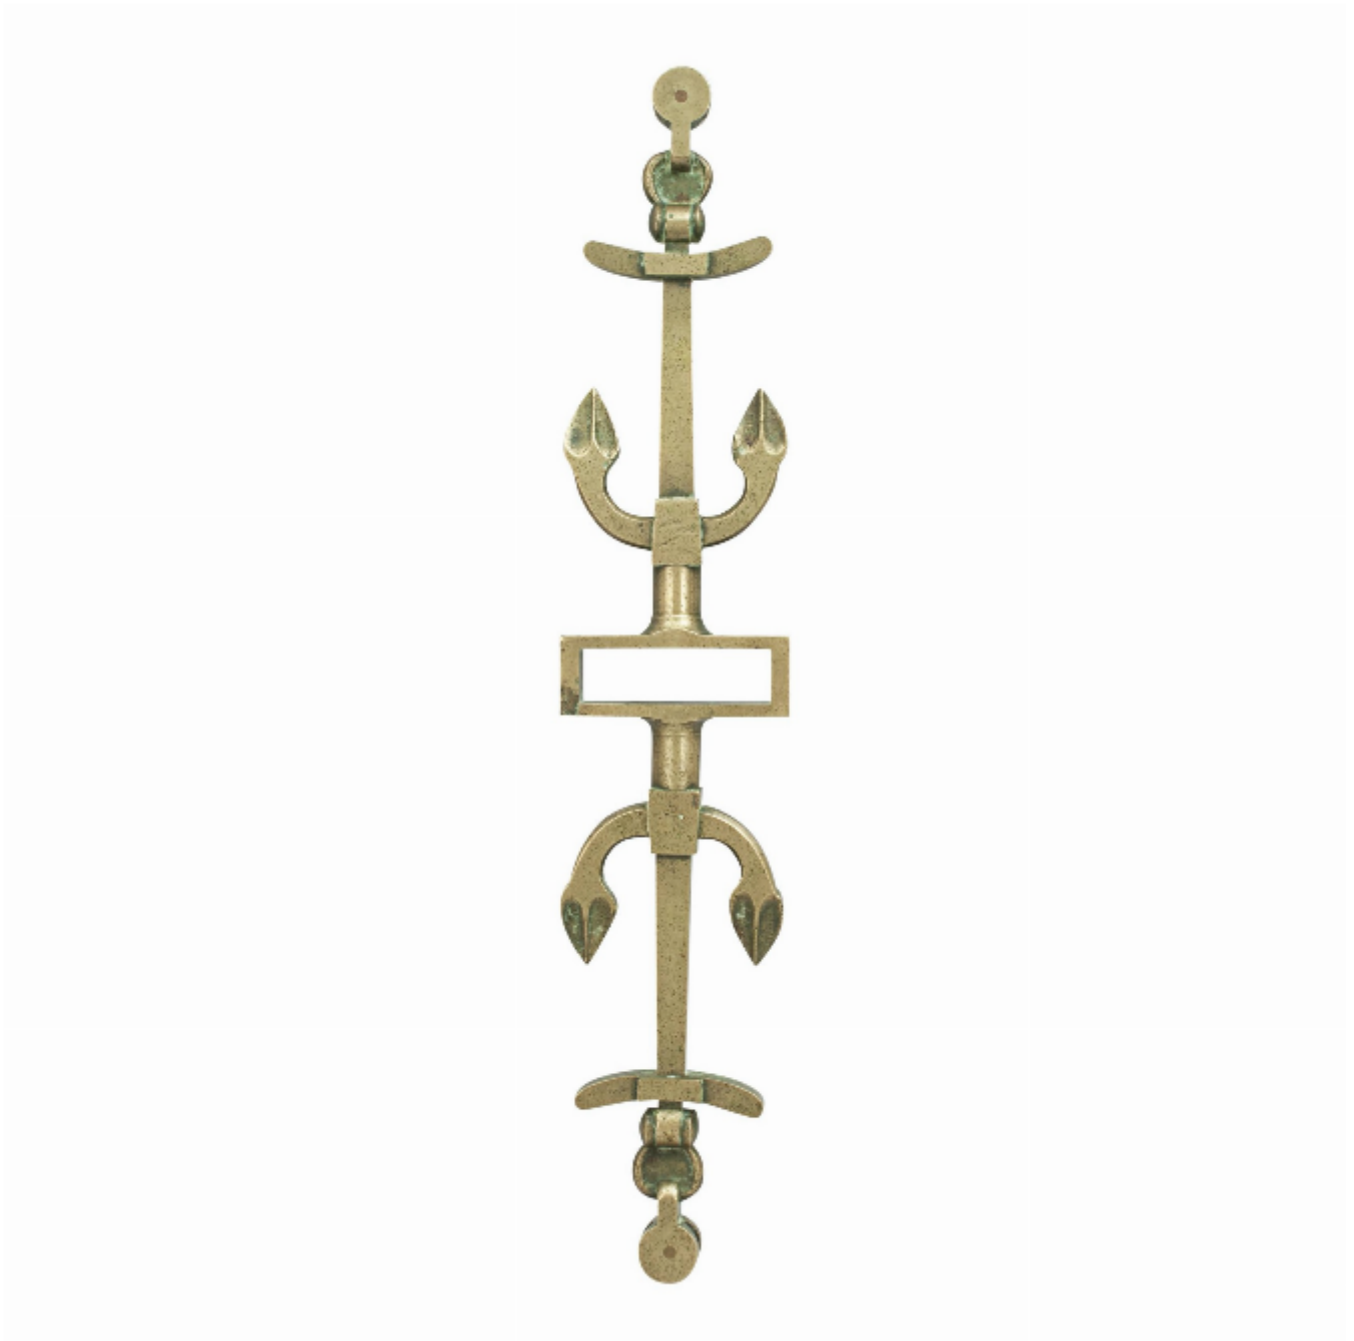

Antique Bronze Rudder Yoke

£450

REF: 28512

Height: 53.5 cm (21.1")

Width: 10 cm (3.9")

Depth: 3 cm (1.2")

## Description

Bronze Tiller Yoke.

A late 19th century cast bronze rudder yoke with decorative detailing of two opposing anchors. It has a square opening for the rudder head and with single brass pulleys at the two ends. A nice decorative piece of maritime memorabilia.