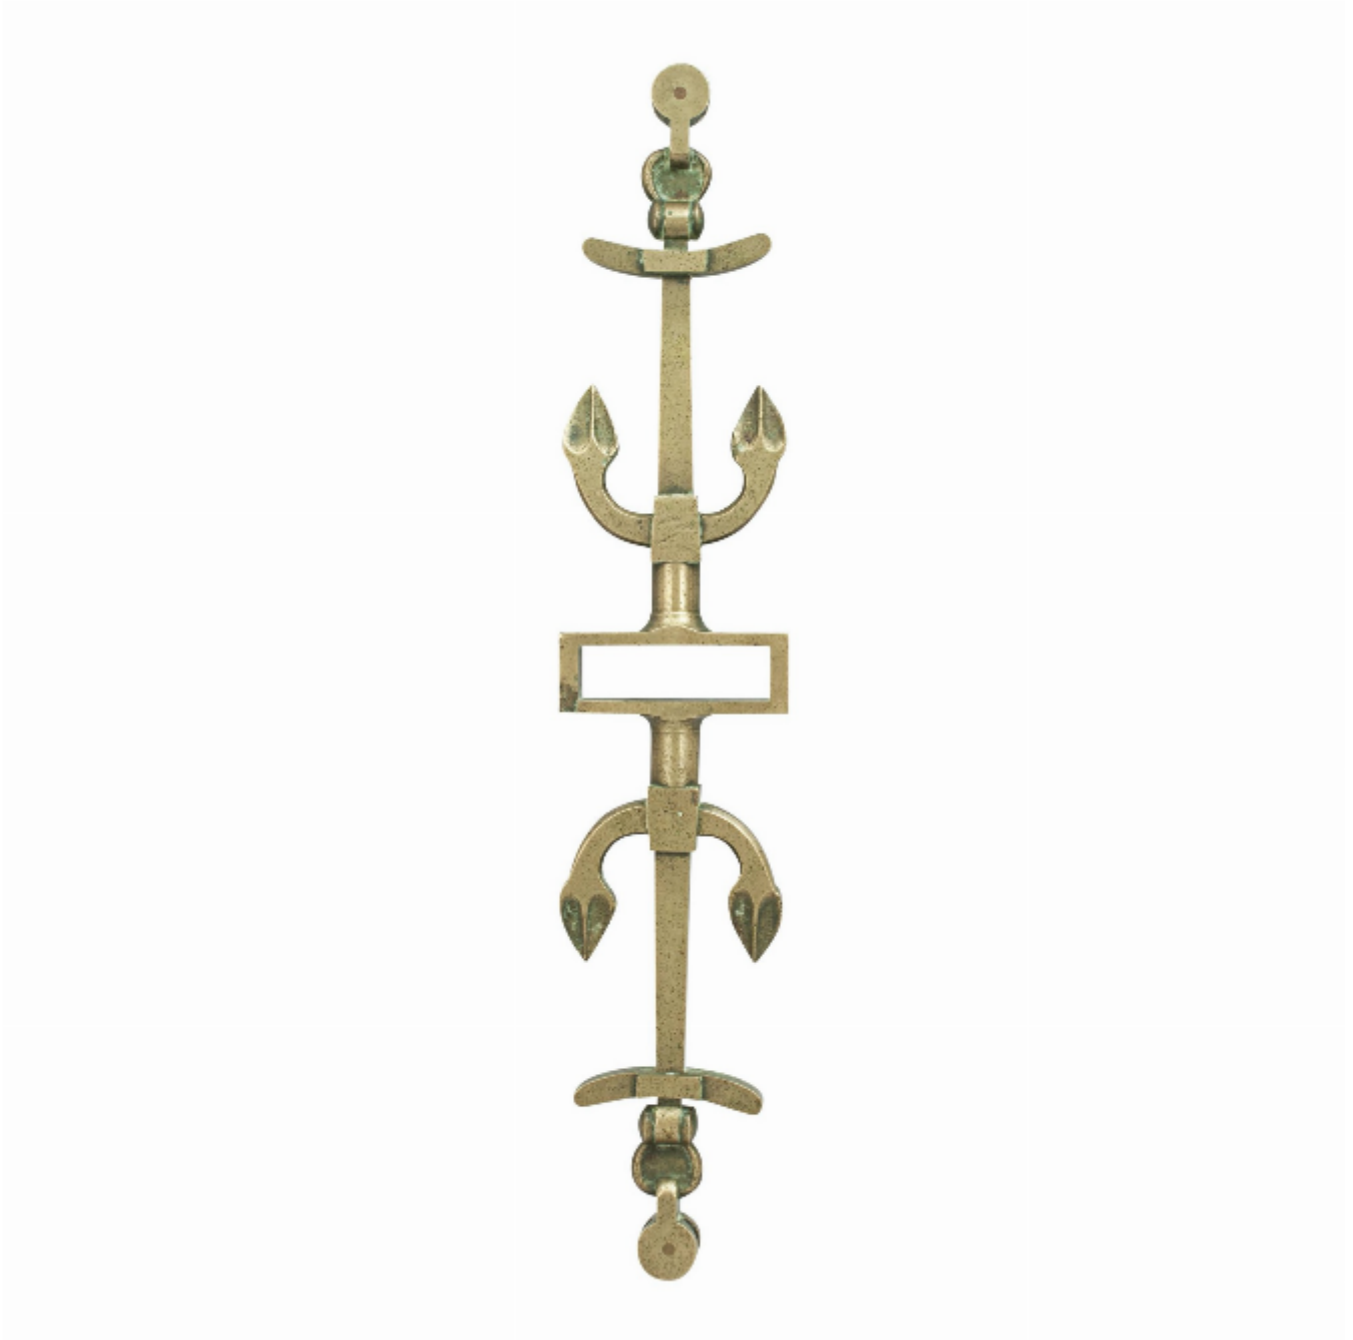

Antique Bronze Rudder Yoke

£450

REF: 28512

Height: 53.5 cm (21.1")

Width: 10 cm (3.9")

Depth: 3 cm (1.2")

Description

Bronze Tiller Yoke.

A late 19th century cast bronze rudder yoke with decorative detailing of two opposing anchors. It has a square opening for the rudder head and with single brass pulleys at the two ends. A nice decorative piece of maritime memorabilia.