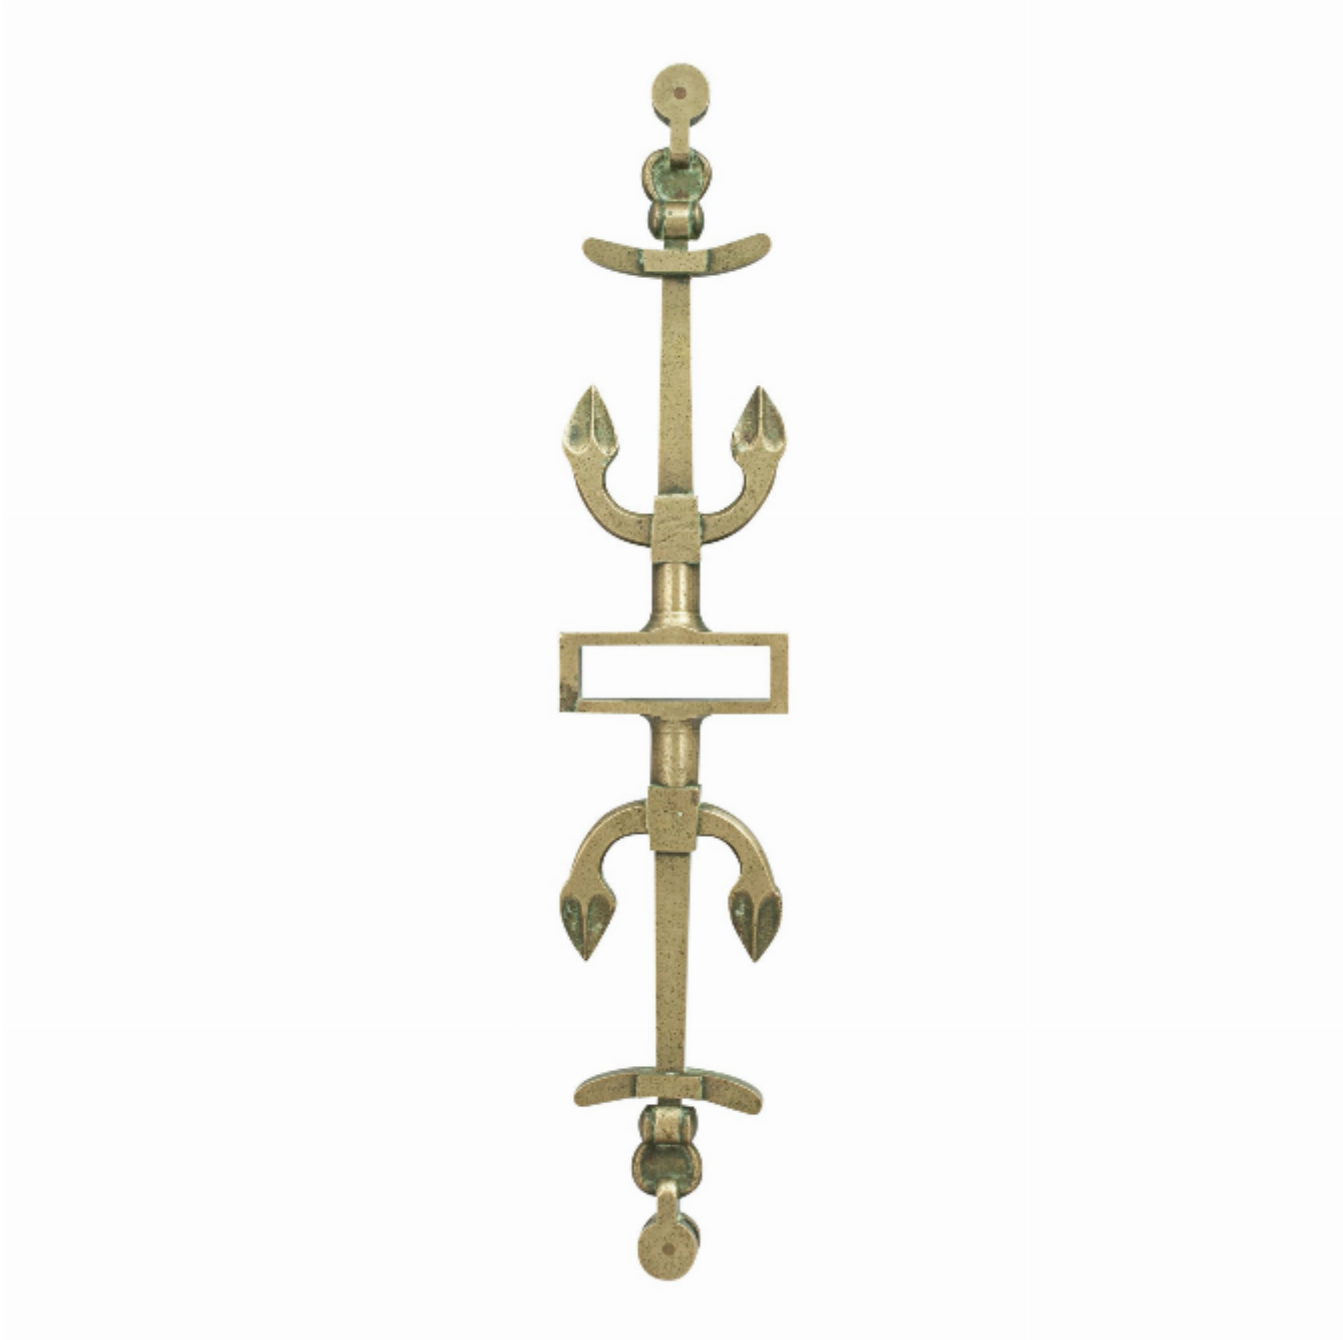

Antique Bronze Rudder Yoke

£450

REF: 28512

Height: 53.5 cm (21.1")

Width: 10 cm (3.9")

Depth: 3 cm (1.2")

Description

Bronze Tiller Yoke.

A late 19th century cast bronze rudder yoke with decorative detailing of two opposing anchors. It has a square opening for the rudder head and with single brass pulleys at the two ends. A nice decorative piece of maritime memorabilia.