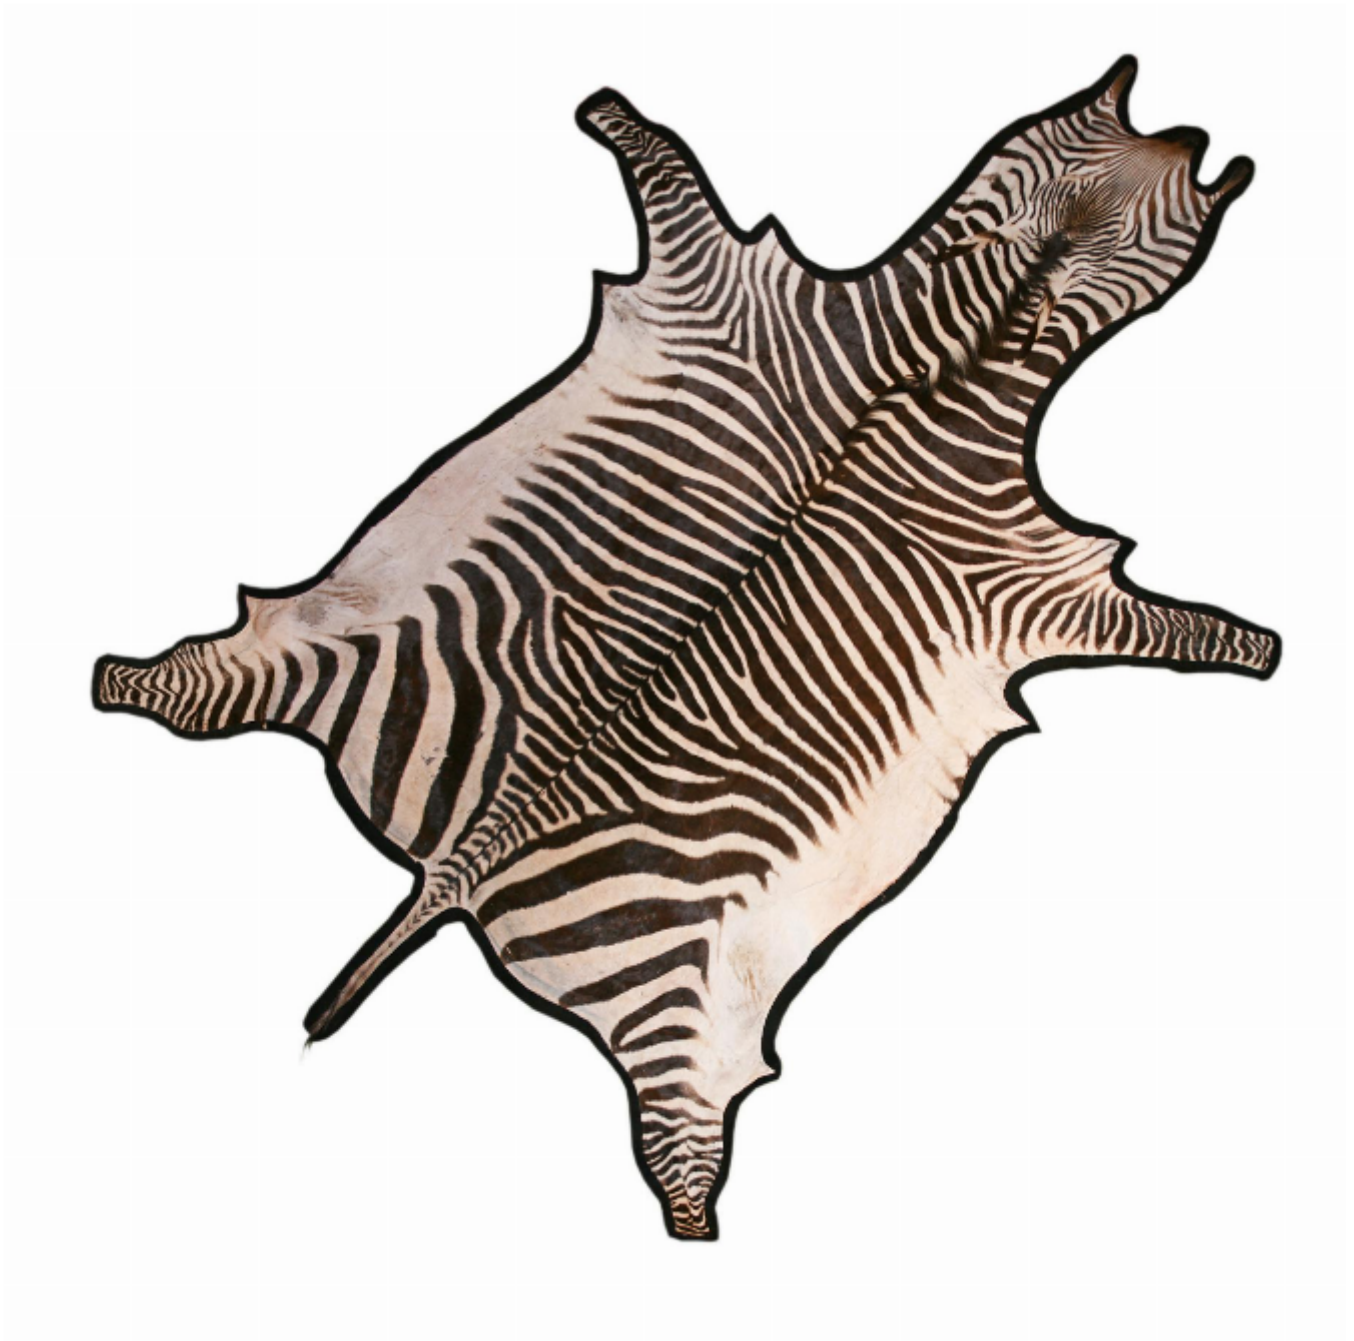

Burchell Zebra Skin Rug

Sold

REF: 27112

Height: 328 cm (129.1")

Width: 223.5 cm (88")

Description

Antique Taxidermy Zebra Skin.

A beautiful vintage Burchell Zebra skin rug, would also make a great wall hanging statement. The main and tail of this skin is still attached as are the ears and the skin has been backed with black felt. The markings are extremely good, with a good range of shapes and colours. Each Zebra skin has its own particular characteristics, the stripes ranging from beige to very dark brown on a cream background. The hide is in wonderful condition with no rips, tears or stains, a wonderful exotic rug or wall hanging.

Nose to tail 129 inches and 88 inches wide.

The zebra is a close relative of the horse and persist in the wild today in several parts of the Old World. These handsome striped animals fall into three distinct species: The Grevy's zebra, the Burchell's zebra and the mountain zebra. The Burchell's zebra, also known as the common zebra or plains zebra, is the most common and geographically widespread of the species. It ranges from the south of Ethiopia through East Africa to as far south as Botswana and eastern South Africa. It is named after the British explorer and naturalist William John Burchell.