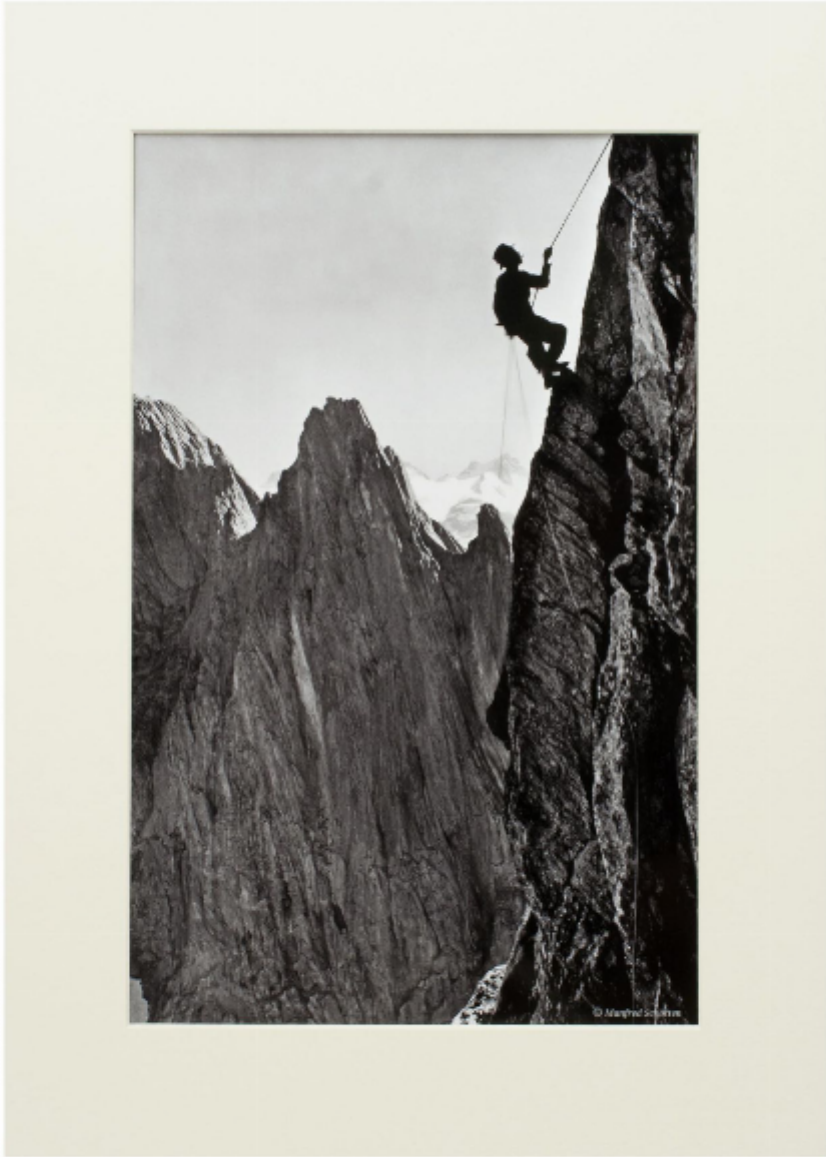

Alpine Photograph, Climber, Simelistock, Switzerland

£49

REF: 19258

Height: 39.5 cm (15.6")

Width: 25.5 cm (10")

Framed Height: 56 cm (22")

Framed Width: 41 cm (16.1")

Description

Vintage Photography, Antique Alpine Mountaineering Photograph.

'CLIMBER' Simelistock, Switzerland, a new mounted black and white photograph after an original 1930's skiing photograph.

Black & white alpine photos are the perfect addition to any home or ski lodge, so please, do check out our other ski photos and winter landscapes.

Prior to being a recreational activity skiing was purely a means of travelling from A to B through the snow, it only started to become the sport it is today in the mid-1800's.

The price displayed is for the mounted photo only.

The external size of the mount is 20 ½" x 14 ¾" - image size 15 ½" X 10".

Engelhoerner is the name for a group of limestone mountains that are hidden behind several higher mountains like the Wetterhorn and Wildgerst. These small mountains (Rosenlauistock (2198 m), the Kingspitz, Simmelistock, Mittelgruppe, etc.) are well sort after by rock climbers as there is a huge choice of easy and difficult routes.