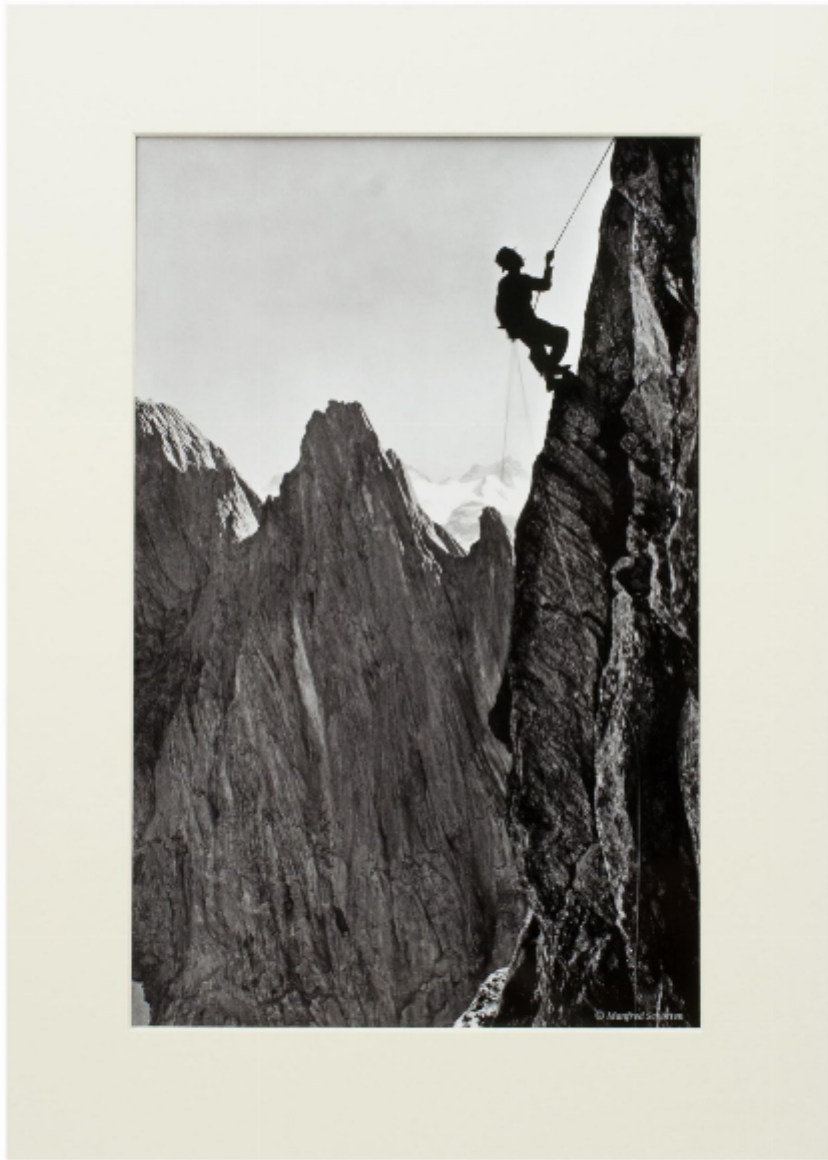

Alpine Photograph, Climber, Simelistock, Switzerland

£49

REF: 19258

Height: 39.5 cm (15.6")

Width: 25.5 cm (10")

Framed Height: 56 cm (22")

Framed Width: 41 cm (16.1")

Description

Vintage Photography, Antique Alpine Mountaineering Photograph.

'CLIMBER' Simelistock, Switzerland, a new mounted black and white photograph after an original 1930's skiing photograph.

Black & white alpine photos are the perfect addition to any home or ski lodge, so please, do check out our other ski photos and winter landscapes.

Prior to being a recreational activity skiing was purely a means of travelling from A to B through the snow, it only started to become the sport it is today in the mid-1800's.

The price displayed is for the mounted photo only.

The external size of the mount is 20 ½" x 14 ¾" - image size 15 ½" X 10".

Engelhoerner is the name for a group of limestone mountains that are hidden behind several higher mountains like the Wetterhorn and Wildgerst. These small mountains (Rosenlauistock (2198 m), the Kingspitz, Simmelistock, Mittelgruppe, etc.) are well sort after by rock climbers as there is a huge choice of easy and difficult routes.