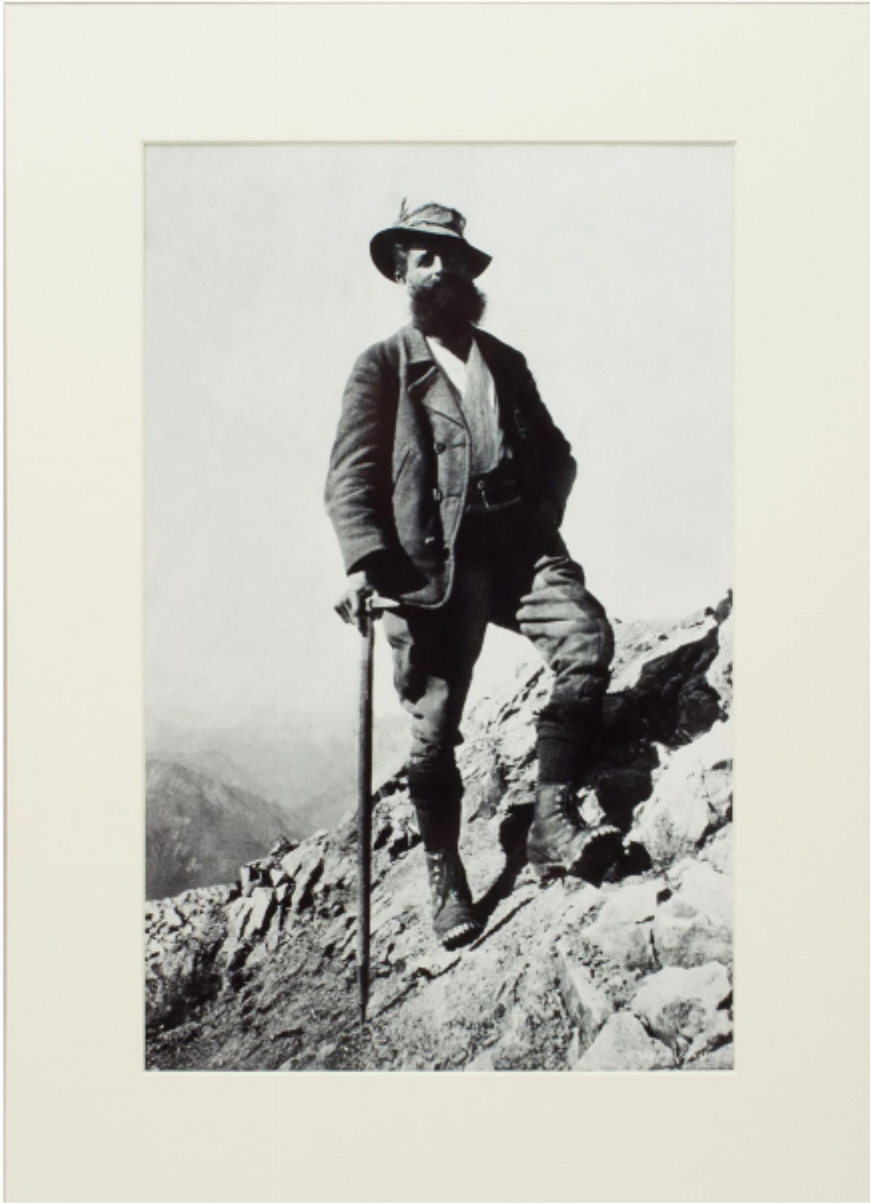

Alpine Ski Photograph, Bavarian Guide

£49

REF: 25040

Height: 39.5 cm (15.6")

Width: 25.5 cm (10")

Framed Height: 56 cm (22")

Framed Width: 41 cm (16.1")

Description

Vintage Ski Photography, Antique Alpine Ski Photograph.

'BAVARIAN GUIDE', a new mounted black and white photograph after an original 1930's skiing photograph. Black & white alpine photos are the perfect addition to any home or ski lodge, so please, do check out our other ski photos and winter landscapes.

Prior to being a recreational activity skiing was purely a means of travelling from A to B through the snow, it only started to become the sport it is today in the mid-1800's.

The price displayed is for the mounted photo only.

The external size of the mount is 20 ½" x 14 ¾" - image size 15 ½" X 10".

The alpine photograph is available in a black frame with burgundy undercoat, the glazing is clarity+ premium synthetic glass. Images of the frame are shown. The external size of the frame is 22" x 16" and it is priced at £115.