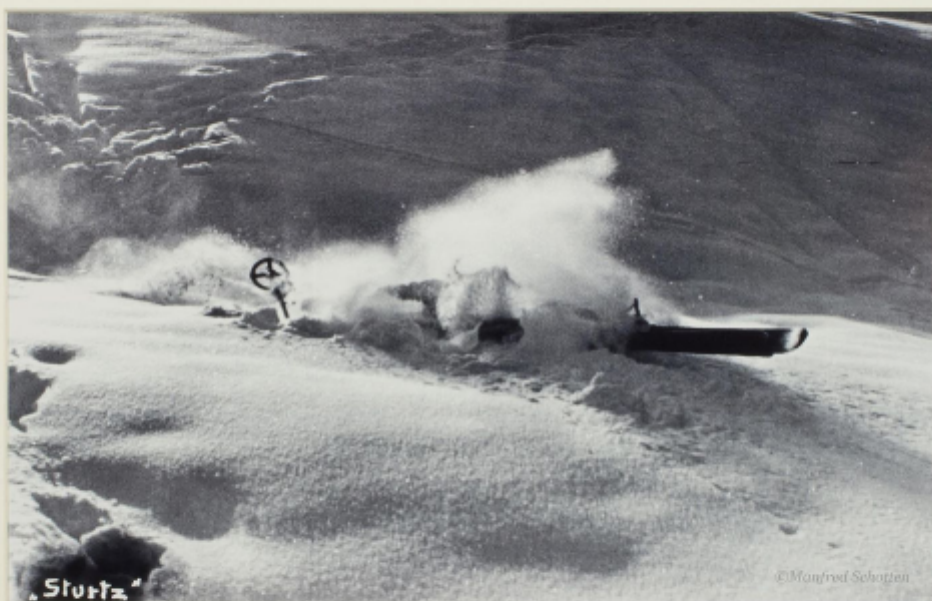

Black and White Alpine Photograph, Nose Dive

£49