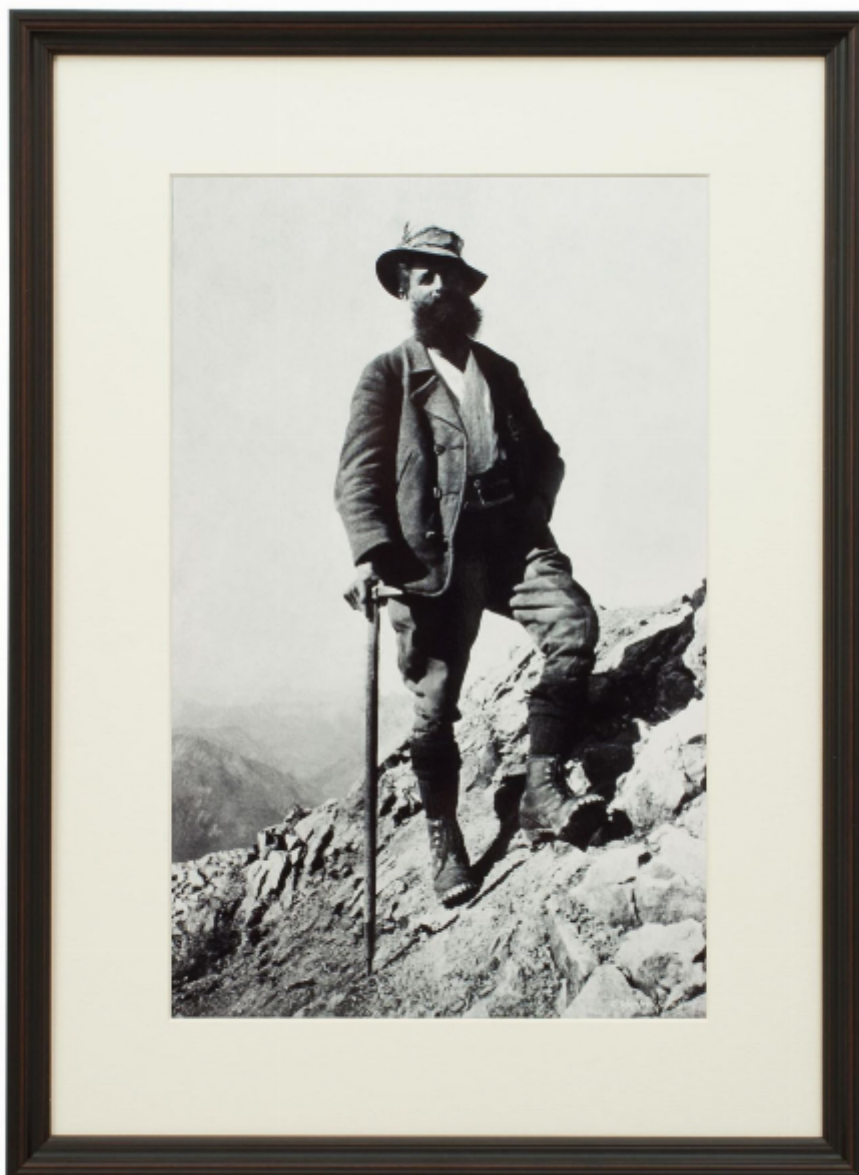

Framed Alpine Ski Photograph, Bavarian Guide, TM32

£115

REF: 27700

Height: 39.5 cm (15.6")

Width: 25.5 cm (10")

Framed Height: 56 cm (22")

Framed Width: 41 cm (16.1")

Description

Vintage Style Photography, Framed Alpine Ski Photograph, Bavarian Guide.

'BAVARIAN GUIDE', a modern framed and mounted black and white photograph after an original 1930's skiing photograph. The frame is black with burgundy undercoat, the glazing is clarity+ premium synthetic glass. Black & white alpine photos are the perfect addition to any home or ski lodge, so please do check out our other ski photos and winter landscapes.

Prior to being a recreational activity skiing was purely a means of travelling from A to B through the snow, it only started to become the sport it is today in the mid-1800's.

The photographs are also available mounted but unframed, priced at £49.