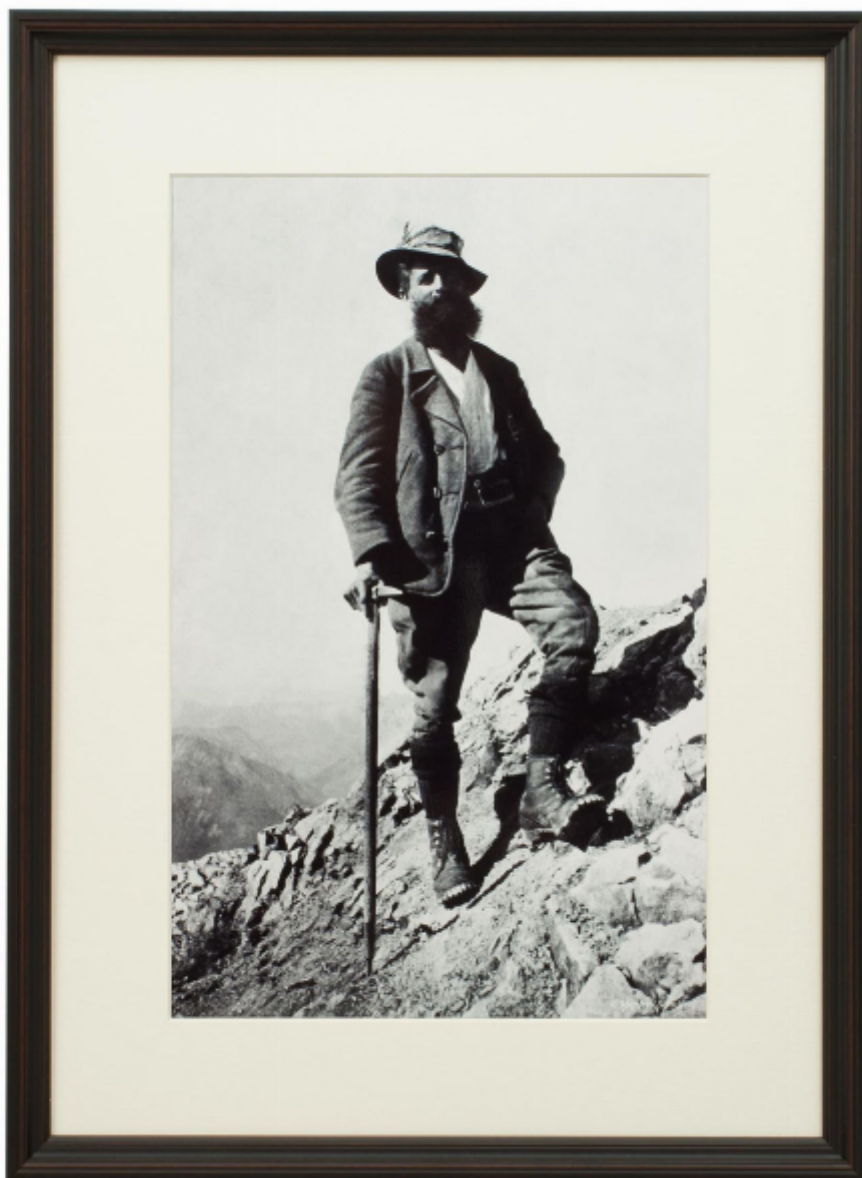

Framed Alpine Ski Photograph, Bavarian Guide, TM32

£115

REF: 27700

Height: 39.5 cm (15.6")

Width: 25.5 cm (10")

Framed Height: 56 cm (22")

Framed Width: 41 cm (16.1")

Description

Vintage Style Photography, Framed Alpine Ski Photograph, Bavarian Guide.

'BAVARIAN GUIDE', a modern framed and mounted black and white photograph after an original 1930's skiing photograph. The frame is black with burgundy undercoat, the glazing is clarity+ premium synthetic glass. Black & white alpine photos are the perfect addition to any home or ski lodge, so please do check out our other ski photos and winter landscapes.

Prior to being a recreational activity skiing was purely a means of travelling from A to B through the snow, it only started to become the sport it is today in the mid-1800's.

The photographs are also available mounted but unframed, priced at £49.