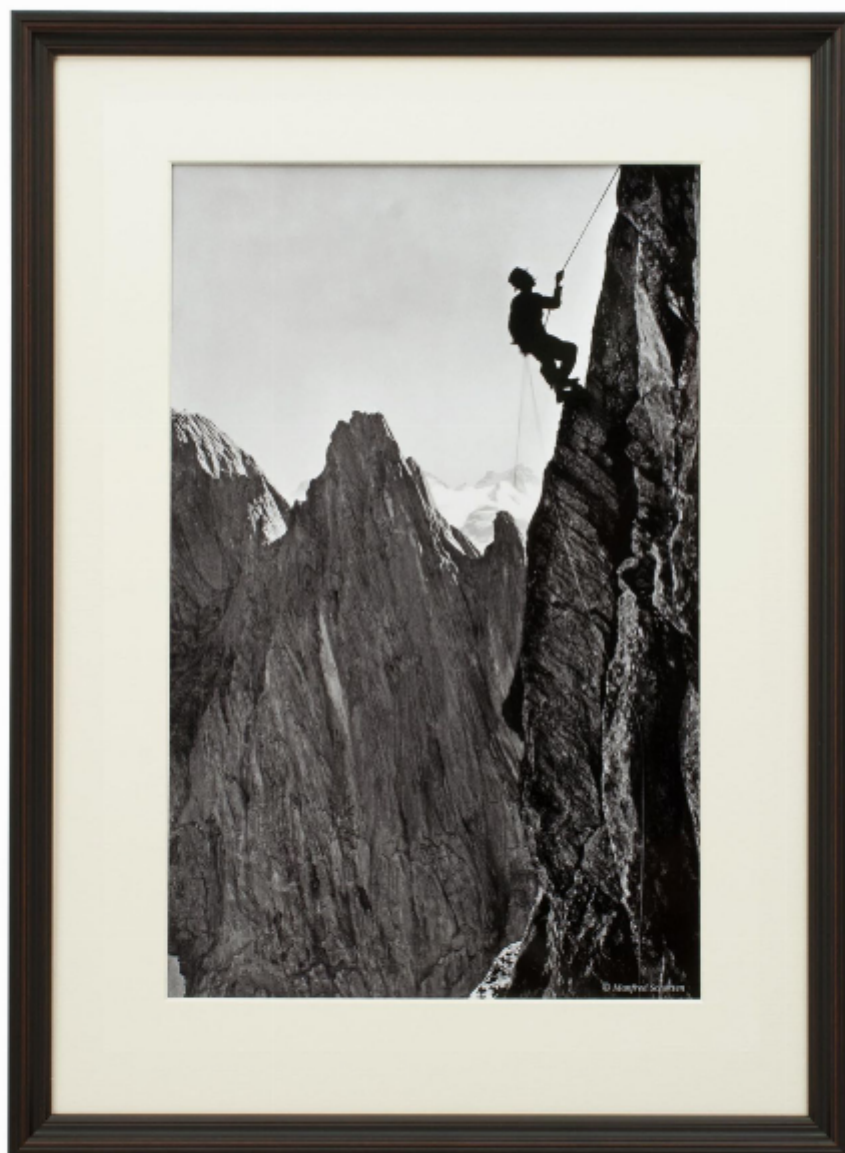

Framed Alpine Ski Photograph, The Climber, Simelistock, Switzerland,

£115

REF: 27694

Height: 39.5 cm (15.6")

Width: 25.5 cm (10")

Framed Height: 56 cm (22")

Framed Width: 41 cm (16.1")

Description

Vintage Style Photography, Framed Alpine Ski Photograph, The Climber.

'CLIMBER' Simelistock, Switzerland, a modern framed and mounted black and white photograph after an original 1930's skiing photograph. The frame is black with burgundy undercoat, the glazing is clarity+ premium synthetic glass. Black & white alpine photos are the perfect addition to any home or ski lodge, so please do check out our other ski photos and winter landscapes.

Prior to being a recreational activity skiing was purely a means of travelling from A to B through the snow, it only started to become the sport it is today in the mid-1800's.

Engelhoerner is the name for a group of limestone mountains that are hidden behind several higher mountains like the Wetterhorn and Wildgerst. These small mountains (Rosenlauistock (2198 m), the Kingspitz, Simmelistock, Mittelgruppe, etc.) are well sort after by rock climbers as there is a huge choice of easy and difficult routes.

Within the Engelhoerner is a tiny valley, called Ochsenal, looking to the west. The first Engelhorn hut was built in this valley in the year 1912 by the Academic Alpine Club Berne, since this lonesome and creekless valley is the starting point for the majority of the climbs. An avalanche destroyed this hut and the present accomodation is surrounded by trees at the foot of the Simelistock, 15 minutes below the Ochsen Valley.