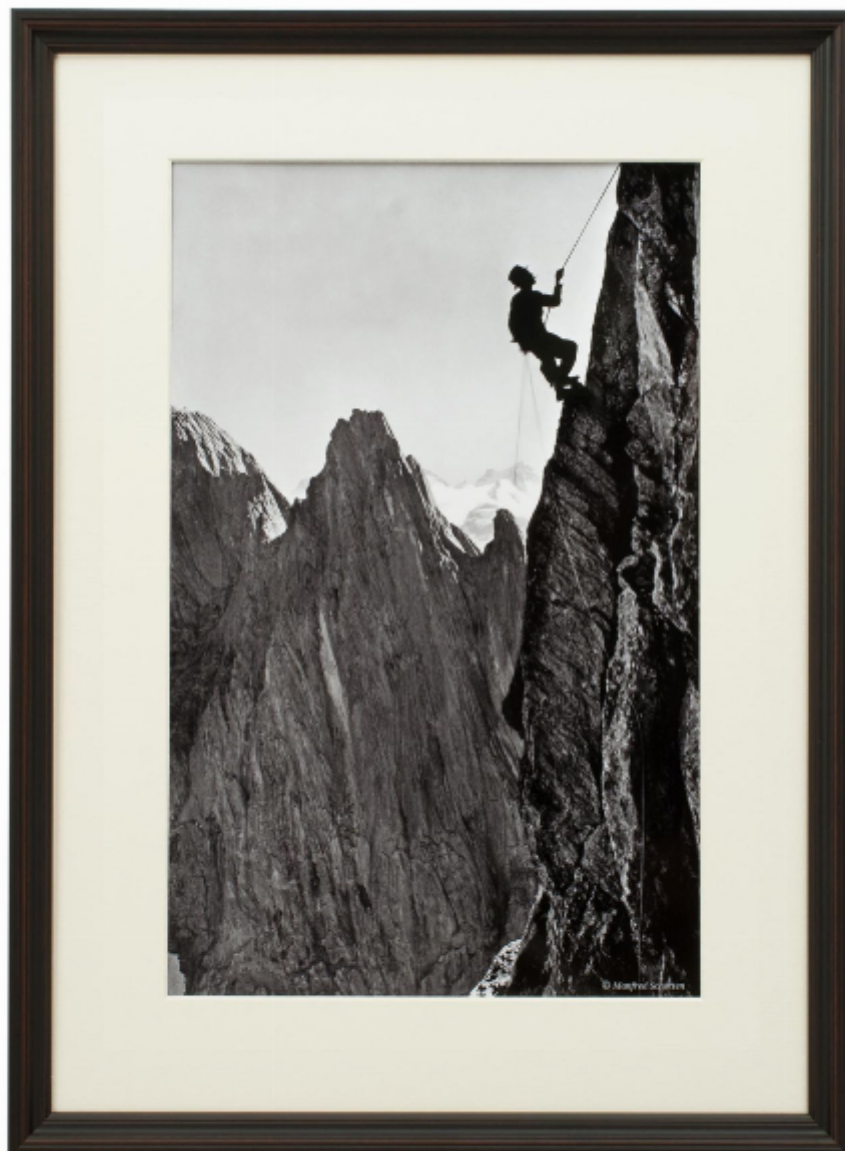

Framed Alpine Ski Photograph, The Climber, Simelistock, Switzerland,

£115

REF: 27694

Height: 39.5 cm (15.6")

Width: 25.5 cm (10")

Framed Height: 56 cm (22")

Framed Width: 41 cm (16.1")

Description

Vintage Style Photography, Framed Alpine Ski Photograph, The Climber.

'CLIMBER' Simelistock, Switzerland, a modern framed and mounted black and white photograph after an original 1930's skiing photograph. The frame is black with burgundy undercoat, the glazing is clarity+ premium synthetic glass. Black & white alpine photos are the perfect addition to any home or ski lodge, so please do check out our other ski photos and winter landscapes.

Prior to being a recreational activity skiing was purely a means of travelling from A to B through the snow, it only started to become the sport it is today in the mid-1800's.

Engelhoerner is the name for a group of limestone mountains that are hidden behind several higher mountains like the Wetterhorn and Wildgerst. These small mountains (Rosenlauistock (2198 m), the Kingspitz, Simmelistock, Mittelgruppe, etc.) are well sort after by rock climbers as there is a huge choice of easy and difficult routes.

Within the Engelhoerner is a tiny valley, called Ochsenal, looking to the west. The first Engelhorn hut was built in this valley in the year 1912 by the Academic Alpine Club Berne, since this lonesome and creekless valley is the starting point for the majority of the climbs. An avalanche destroyed this hut and the present accomodation is surrounded by trees at the foot of the Simelistock, 15 minutes below the Ochsen Valley.