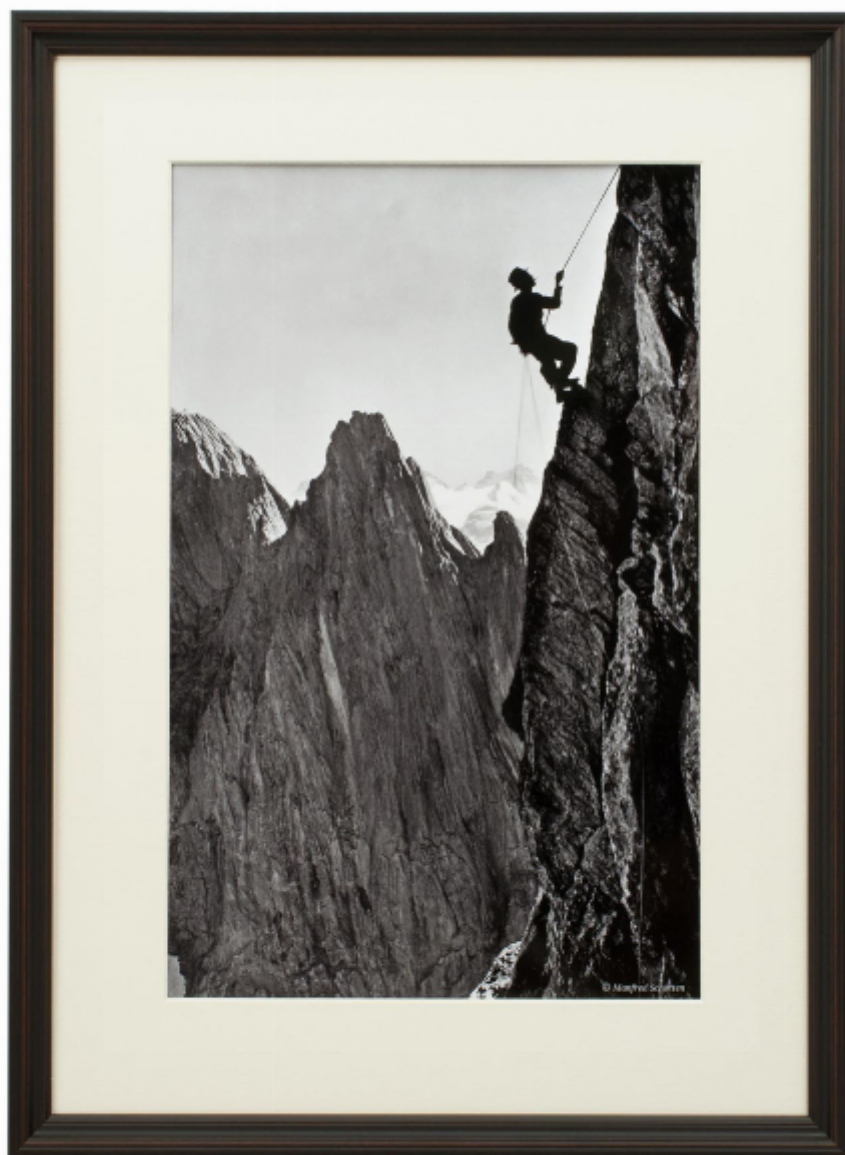

Framed Alpine Ski Photograph, The Climber, Simelistock, Switzerland,

£115

REF: 27694

Height: 39.5 cm (15.6")

Width: 25.5 cm (10")

Framed Height: 56 cm (22")

Framed Width: 41 cm (16.1")

## Description

Vintage Style Photography, Framed Alpine Ski Photograph, The Climber.

'CLIMBER' Simelistock, Switzerland, a modern framed and mounted black and white photograph after an original 1930's skiing photograph. The frame is black with burgundy undercoat, the glazing is clarity+ premium synthetic glass. Black & white alpine photos are the perfect addition to any home or ski lodge, so please do check out our other ski photos and winter landscapes.

Prior to being a recreational activity skiing was purely a means of travelling from A to B through the snow, it only started to become the sport it is today in the mid-1800's.

Engelhoerner is the name for a group of limestone mountains that are hidden behind several higher mountains like the Wetterhorn and Wildgerst. These small mountains (Rosenlauistock (2198 m), the Kingspitz, Simmelistock, Mittelgruppe, etc.) are well sort after by rock climbers as there is a huge choice of easy and difficult routes.

Within the Engelhoerner is a tiny valley, called Ochsenal, looking to the west. The first Engelhorn hut was built in this valley in the year 1912 by the Academic Alpine Club Berne, since this lonesome and creekless valley is the starting point for the majority of the climbs. An avalanche destroyed this hut and the present accomodation is surrounded by trees at the foot of the Simelistock, 15 minutes below the Ochsen Valley.