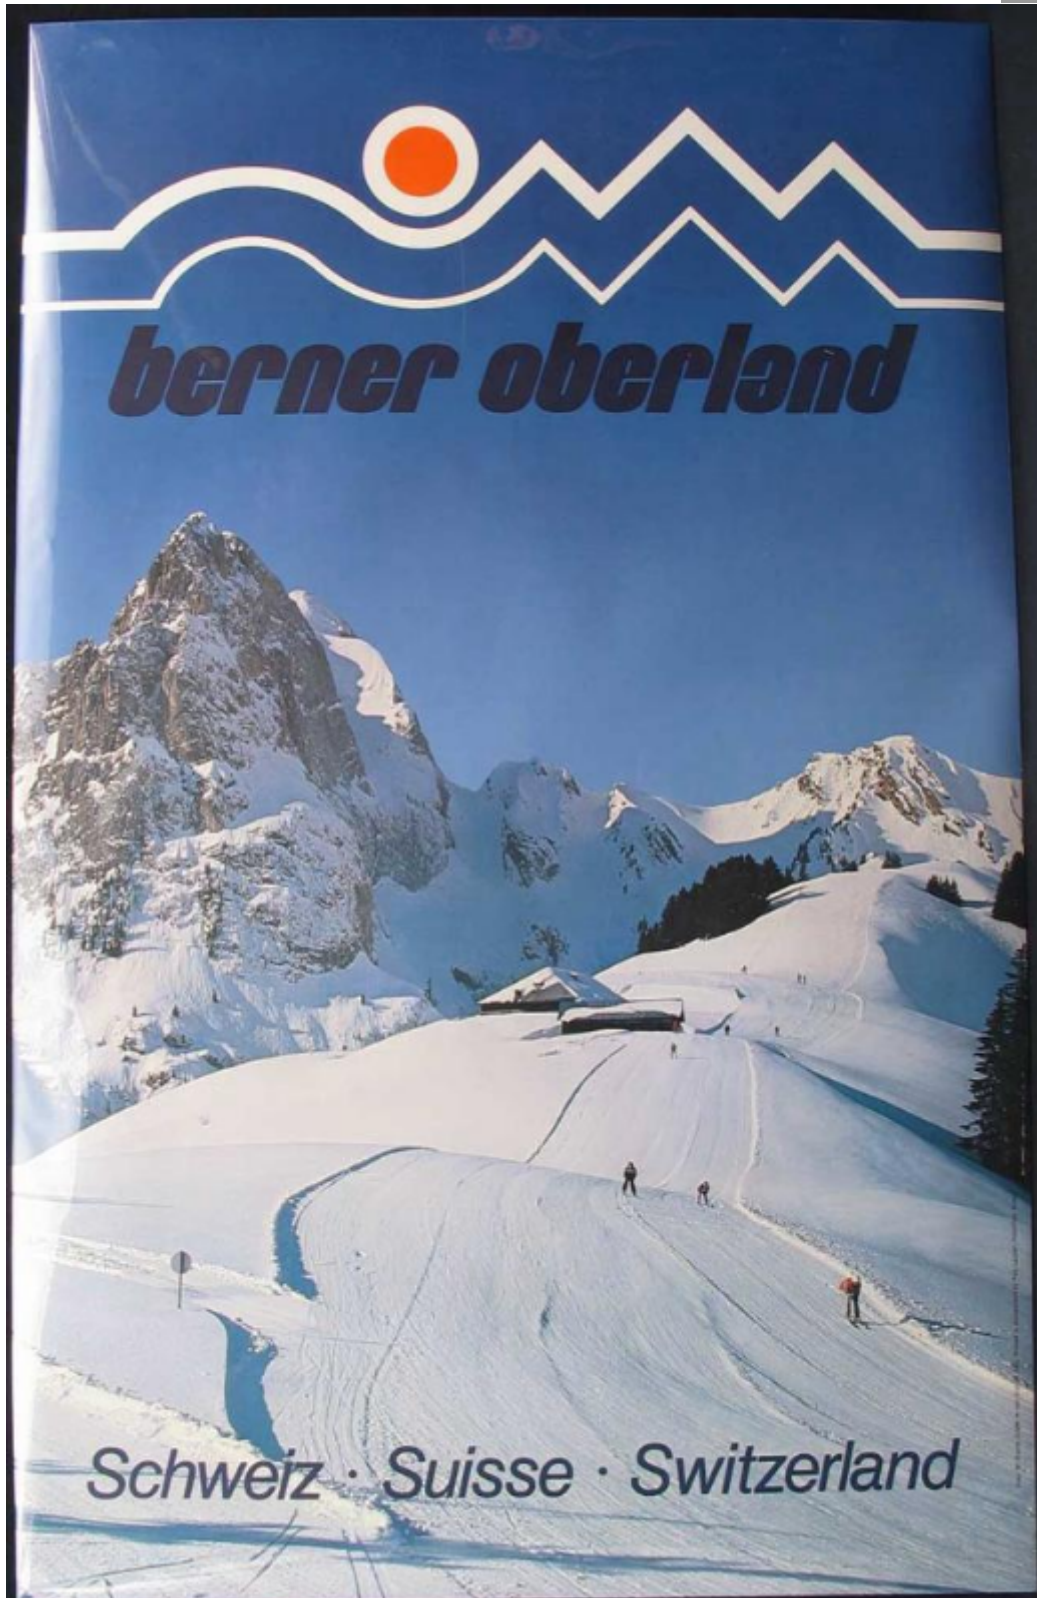

Berner Oberland, Ski Poster.

Sold

REF: 21608

Height: 102 cm (40.2")

Width: 63.5 cm (25")

## Description

Ski Poster, Berner Oberland.  
von Sforto / von Gunten