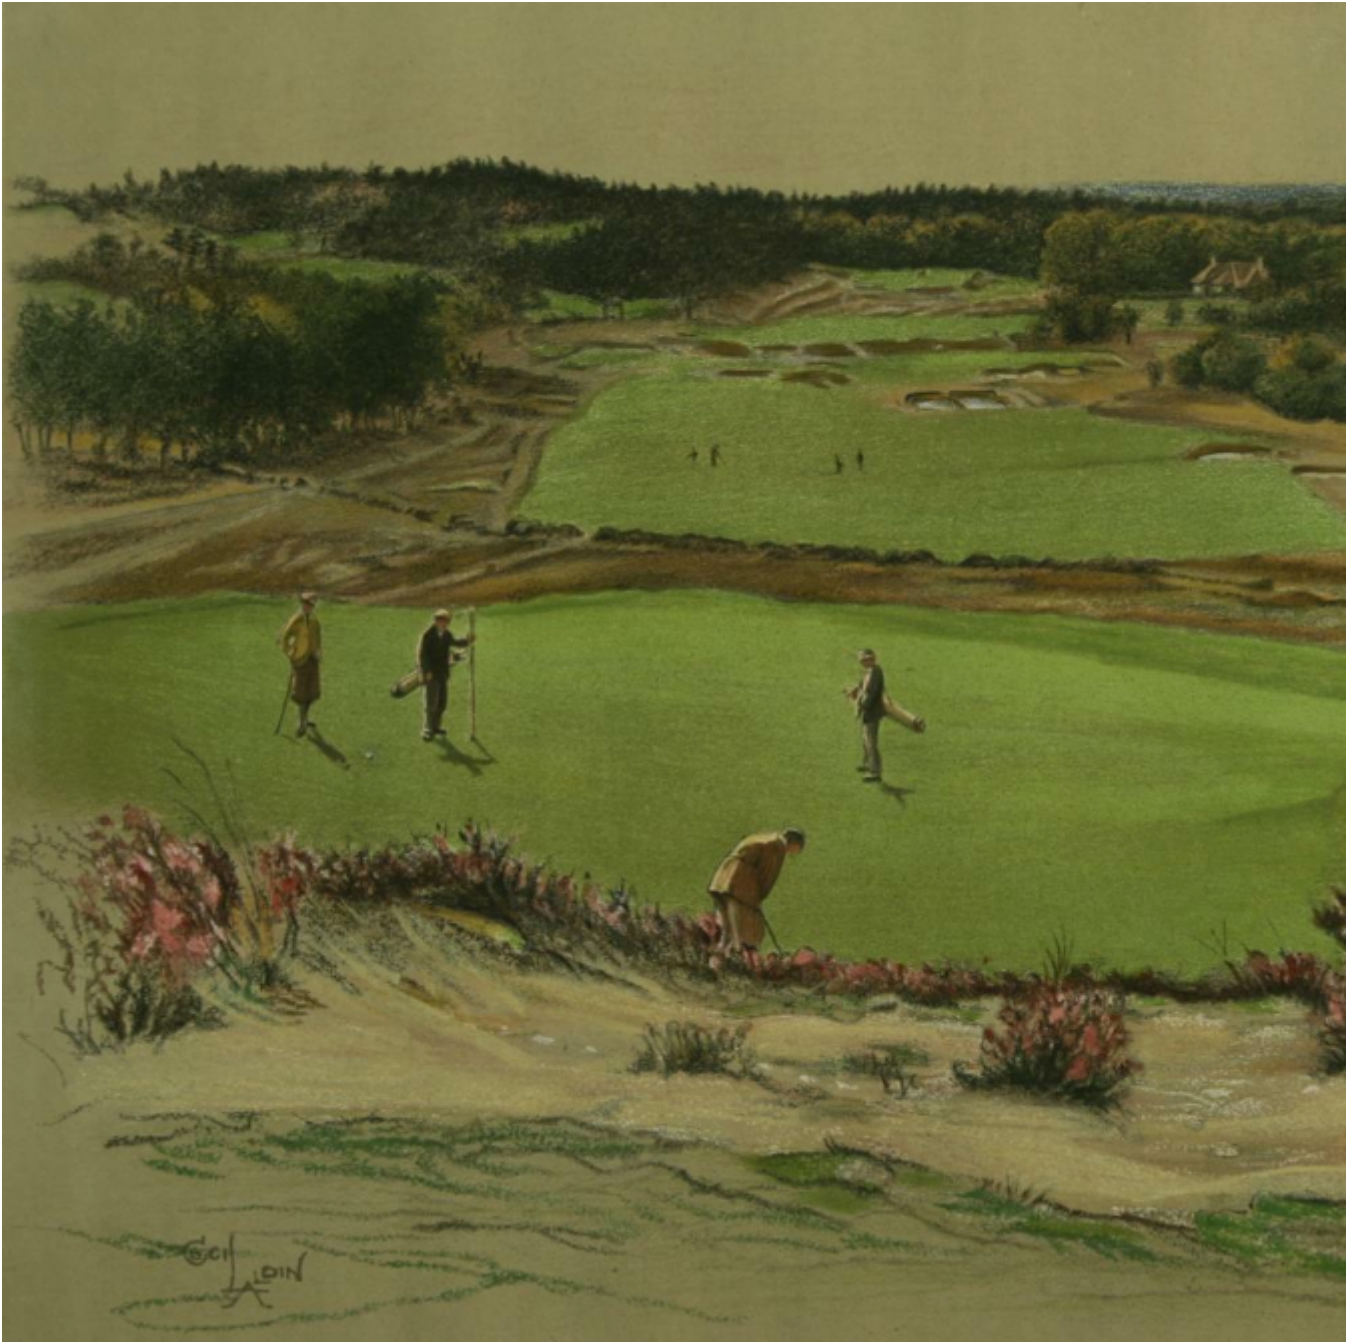

Sunningdale Golf Print After Cecil Aldin
Cecil Aldin

Sold

REF: 25137

Height: 54 cm (21.3")

Width: 69 cm (27.2")

Description

Sunningdale Golf Print, Cecil Aldin.

A mounted and framed golf photolithograph of Sunningdale (the forth green), after Cecil Aldin. Printed and published by Eyre & Spottiswoode, Ltd., His Majesty's printers. 4 Middle New Street, London, E.C.4.

Image size: 19 3/4 inches wide by 14 inches high.

Aldin did 6 golf courses altogether:

Sunningdale, North Berwick, Westward Ho, Royal St. George's, Walton Heath and St. Andrews.

Cecil Aldin (1870 - 1935) was a prolific painter, not only did he paint the golfing scenes he also painted sensitive depictions of his dogs and scenes of hunting and racing. Aldin was the Master of the South Berkshire Hunt and was elected a member of the Royal Society of British Artists in 1898.