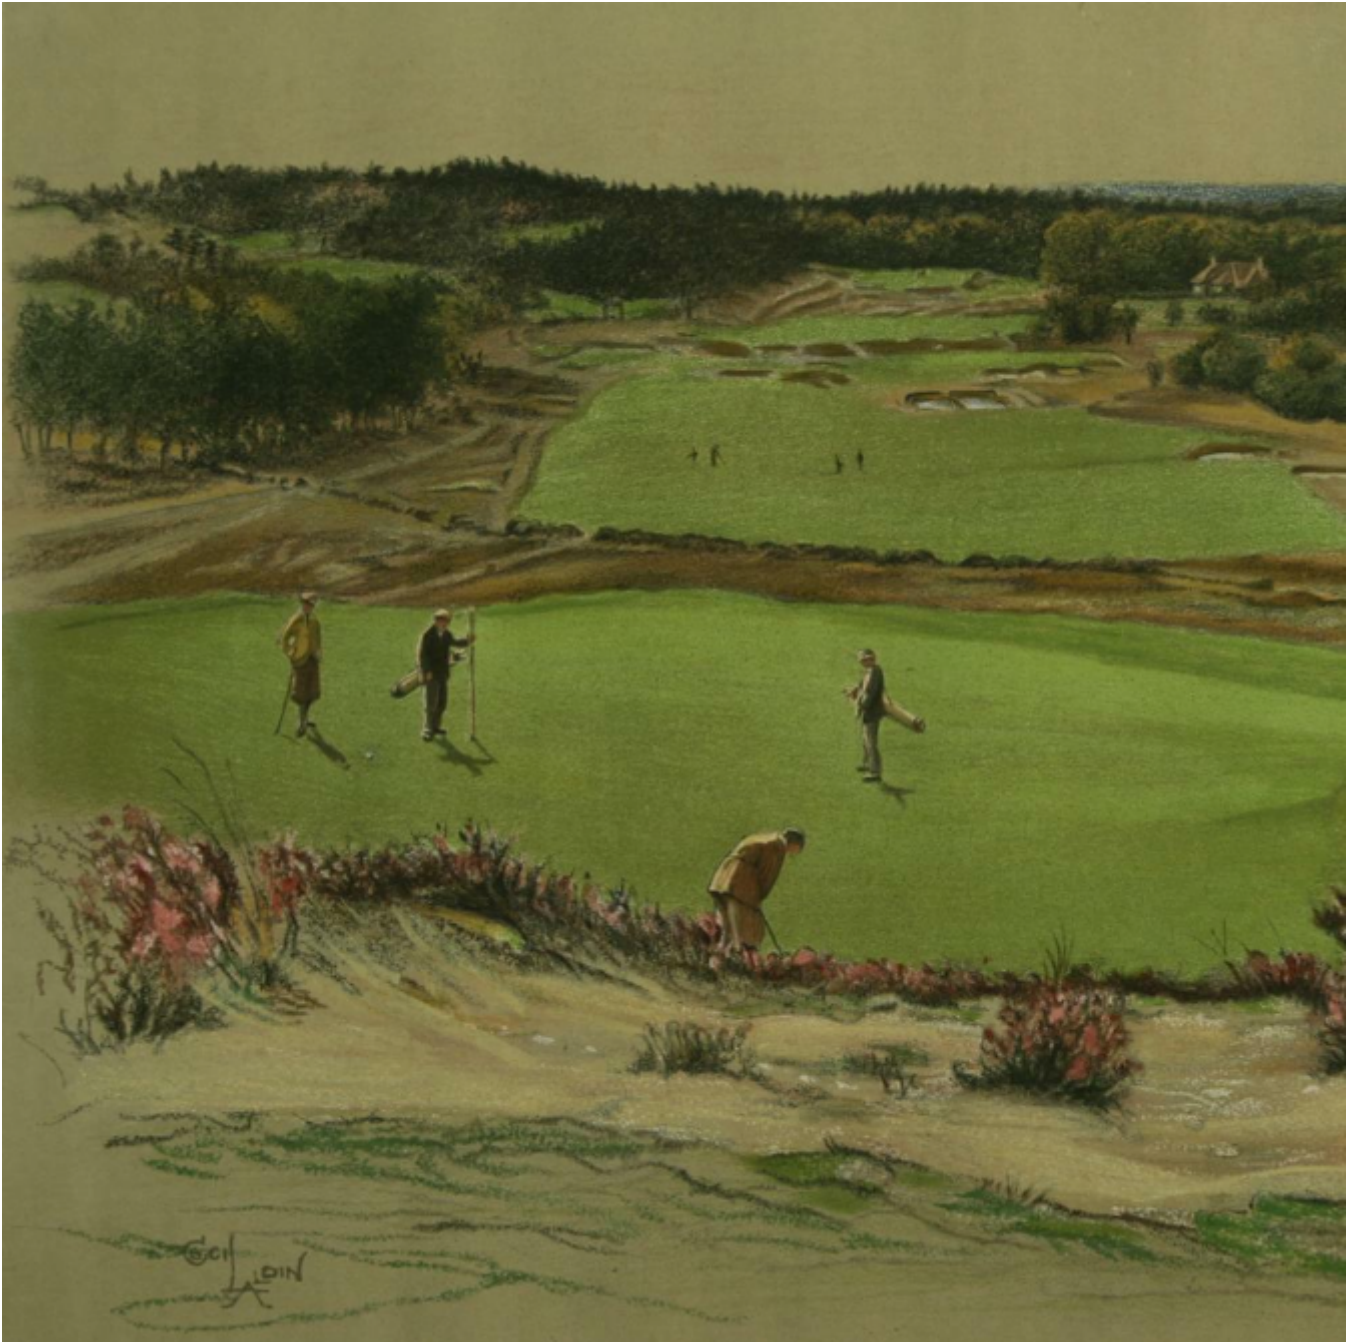

Sunningdale Golf Print After Cecil Aldin

Cecil Aldin

Sold

REF: 25137

Height: 54 cm (21.3")

Width: 69 cm (27.2")

Description

Sunningdale Golf Print, Cecil Aldin.

A mounted and framed golf photolithograph of Sunningdale (the forth green), after Cecil Aldin. Printed and published by Eyre & Spottiswoode, Ltd., His Majesty's printers. 4 Middle New Street, London, E.C.4.

Image size: 19 3/4 inches wide by 14 inches high.

Aldin did 6 golf courses altogether:

Sunningdale, North Berwick, Westward Ho, Royal St. George's, Walton Heath and St. Andrews.

Cecil Aldin (1870 - 1935) was a prolific painter, not only did he paint the golfing scenes he also painted sensitive depictions of his dogs and scenes of hunting and racing. Aldin was the Master of the South Berkshire Hunt and was elected a member of the Royal Society of British Artists in 1898.