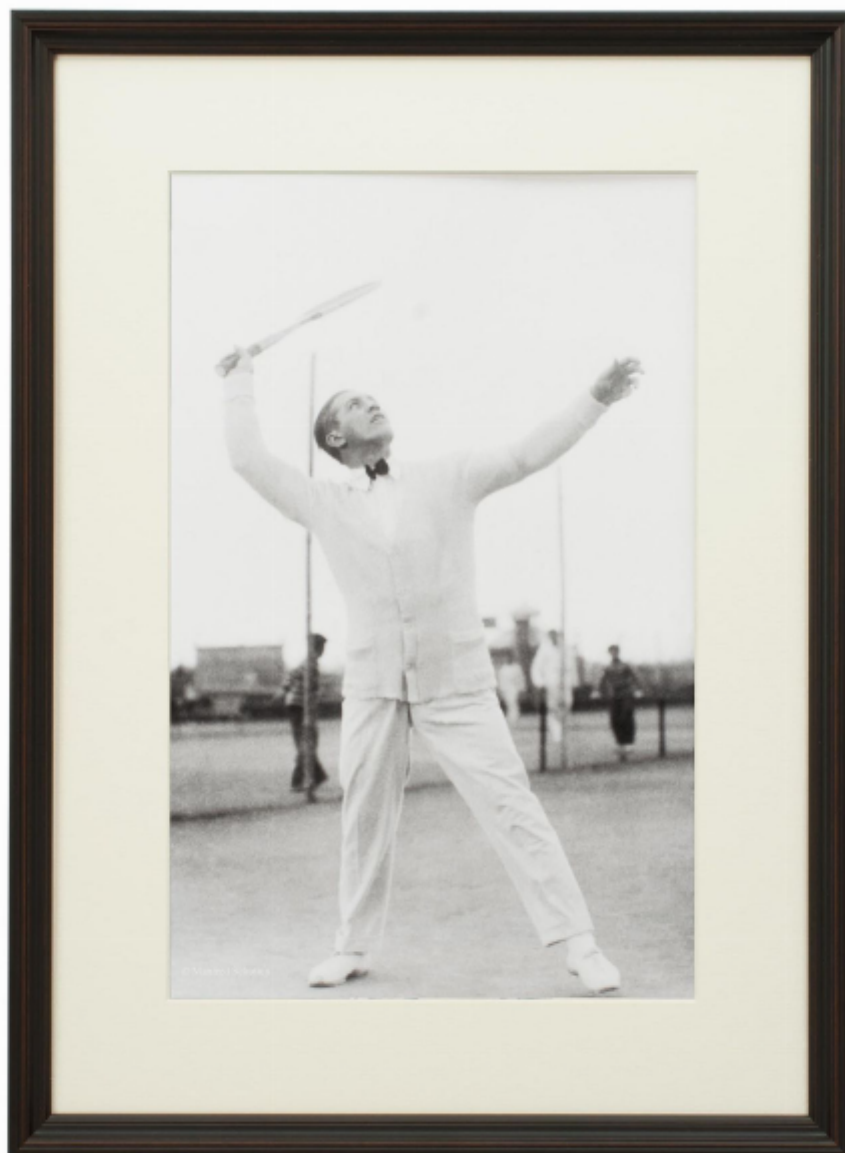

Framed Tennis Photograph, Serve

£115

REF: 27704

Height: 39.5 cm (15.6")

Width: 25.5 cm (10")

Framed Height: 56 cm (22")

Framed Width: 41 cm (16.1")

Description

Vintage Style Photography, Framed Tennis Photograph, Serve.

'Serve' a modern framed and mounted black and white photograph after an original 1930's photograph. The frame is black with burgundy undercoat, the glazing is clarity+ premium synthetic glass. This is an ideal pairing to another black and white tennis photo, 'Forehand', stock # 27705.

The photographs are also available mounted but unframed, priced at £49.

These photographs can be produced in a larger size if required, please contact us for more information.

These framed photos are made to order so please be patient, colours and tones may slightly differ to those illustrated.