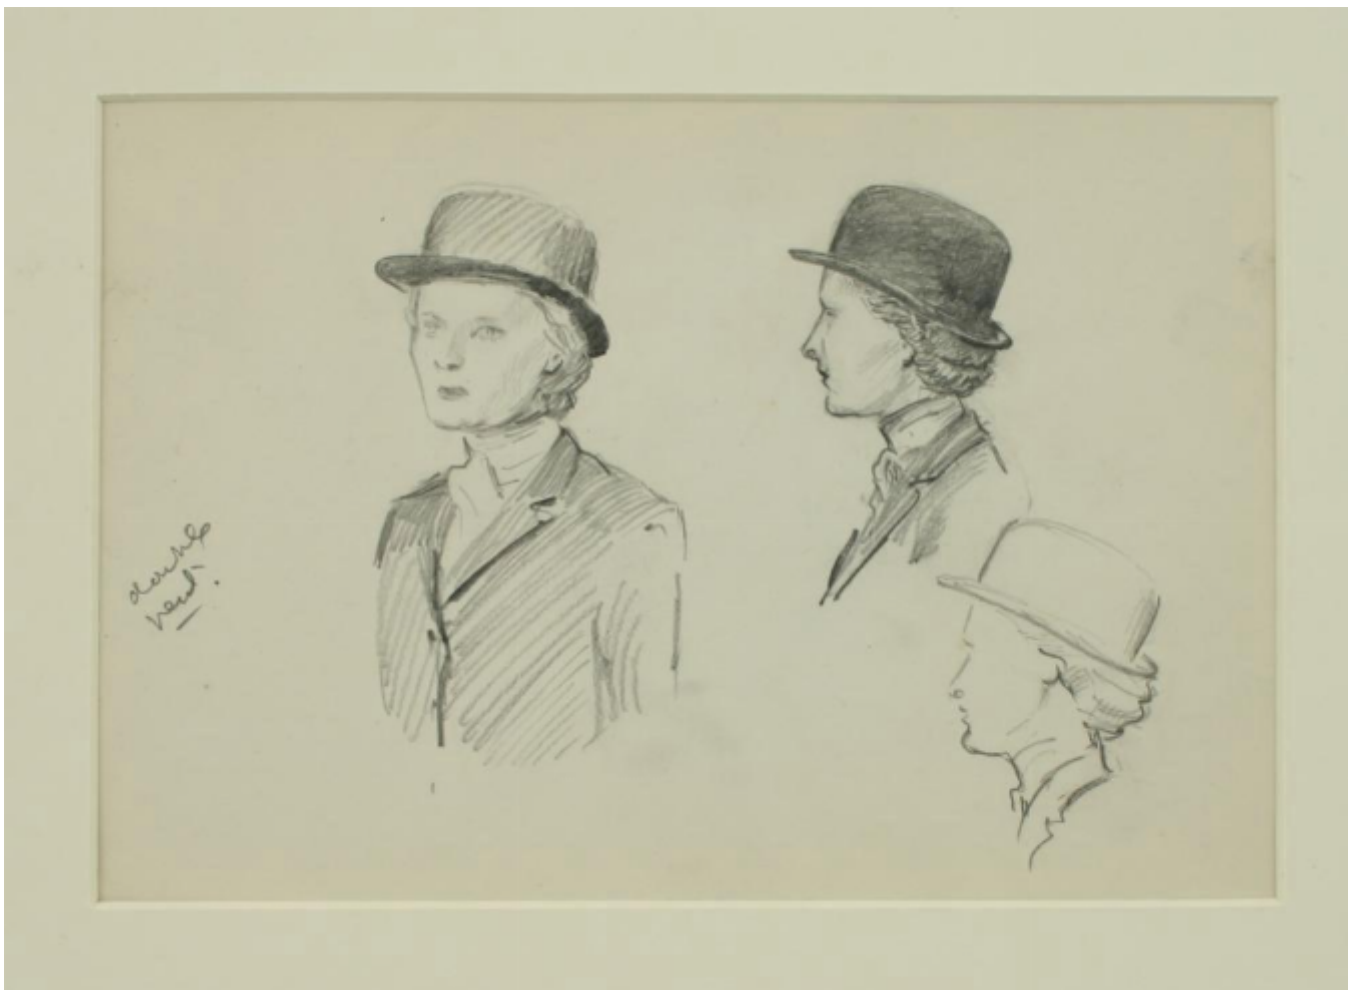

Michael Line Sketch.

Sold

## Description

A mounted double sided Michael Lyne sketch. 1948. One of many sketches and studies taken from Michael's own sketch book found at his studio. There are many delightful images available, some just pencil, some coloured, and some double sided.