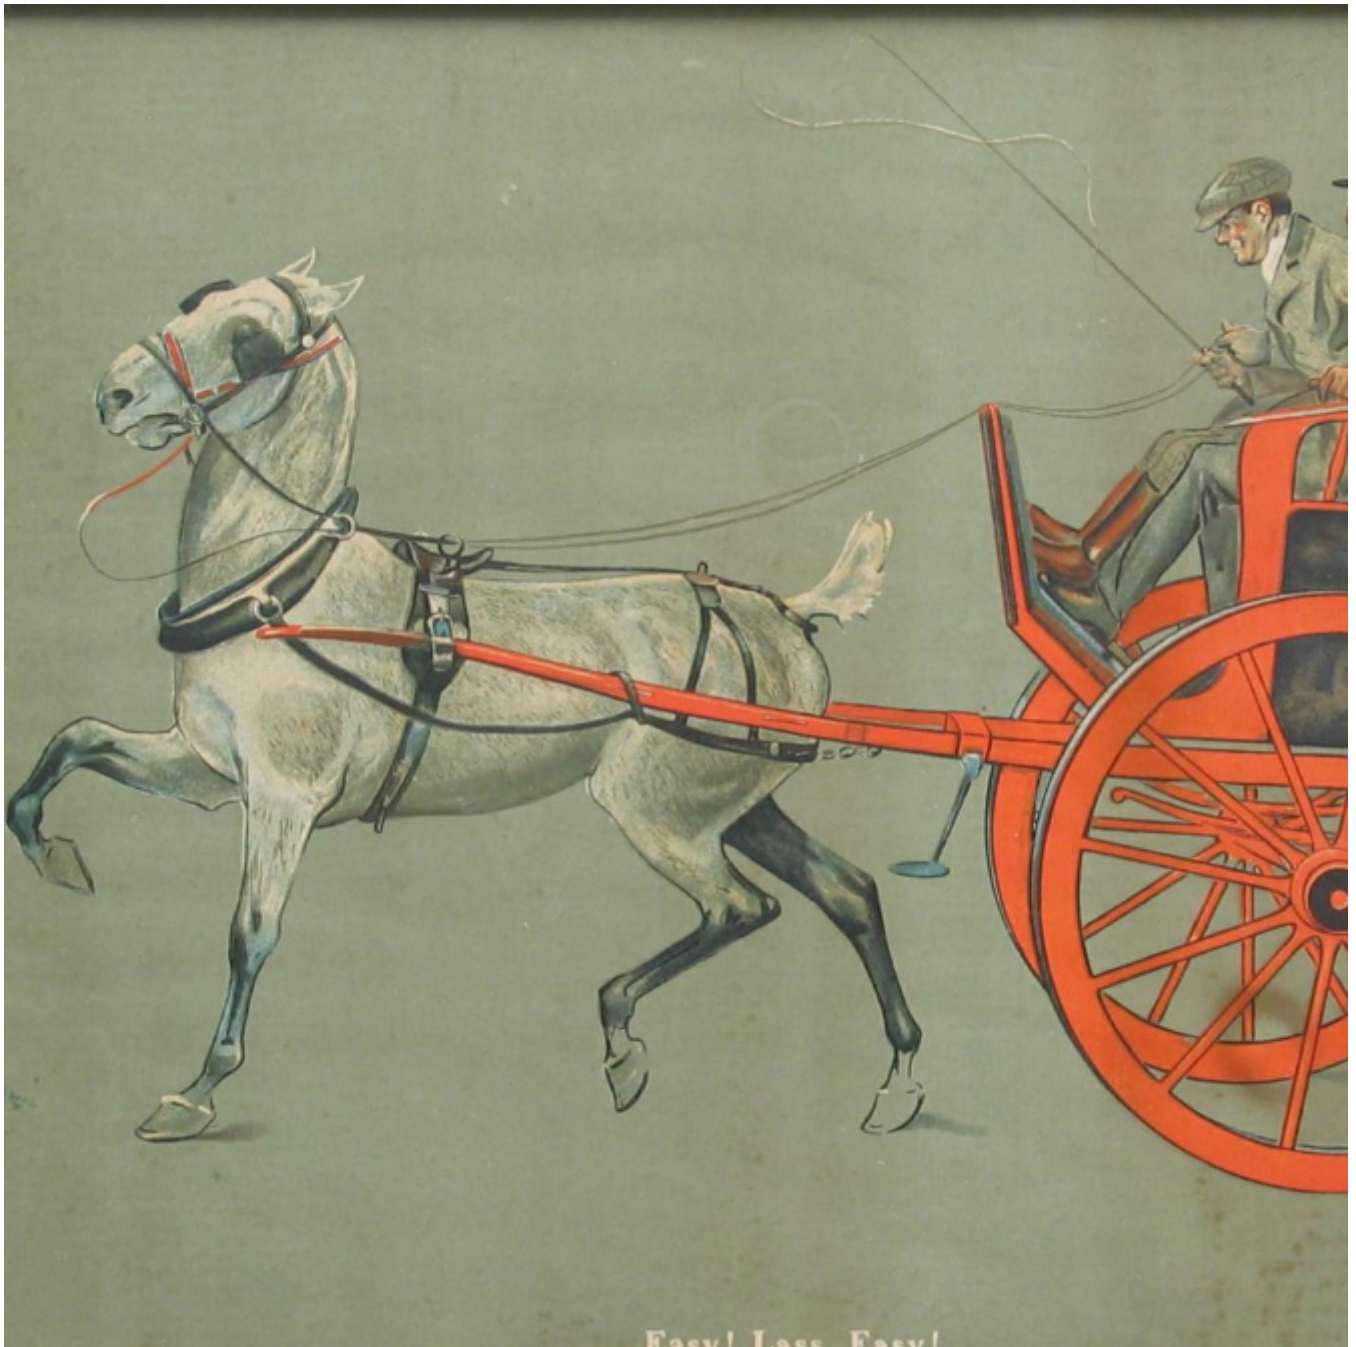

Equestrian Print

Sold

REF: 21725

Height: 13.5 cm (5.3")

Width: 17.5 cm (6.9")

Description

Horse and Cart, Driving Print.

"Easy! Lass. Easy!"

Early 20th century lithograph by Fred Walker. Monogrammed 'F.W' Framed in grained frame to look like oak.

In fair condition.