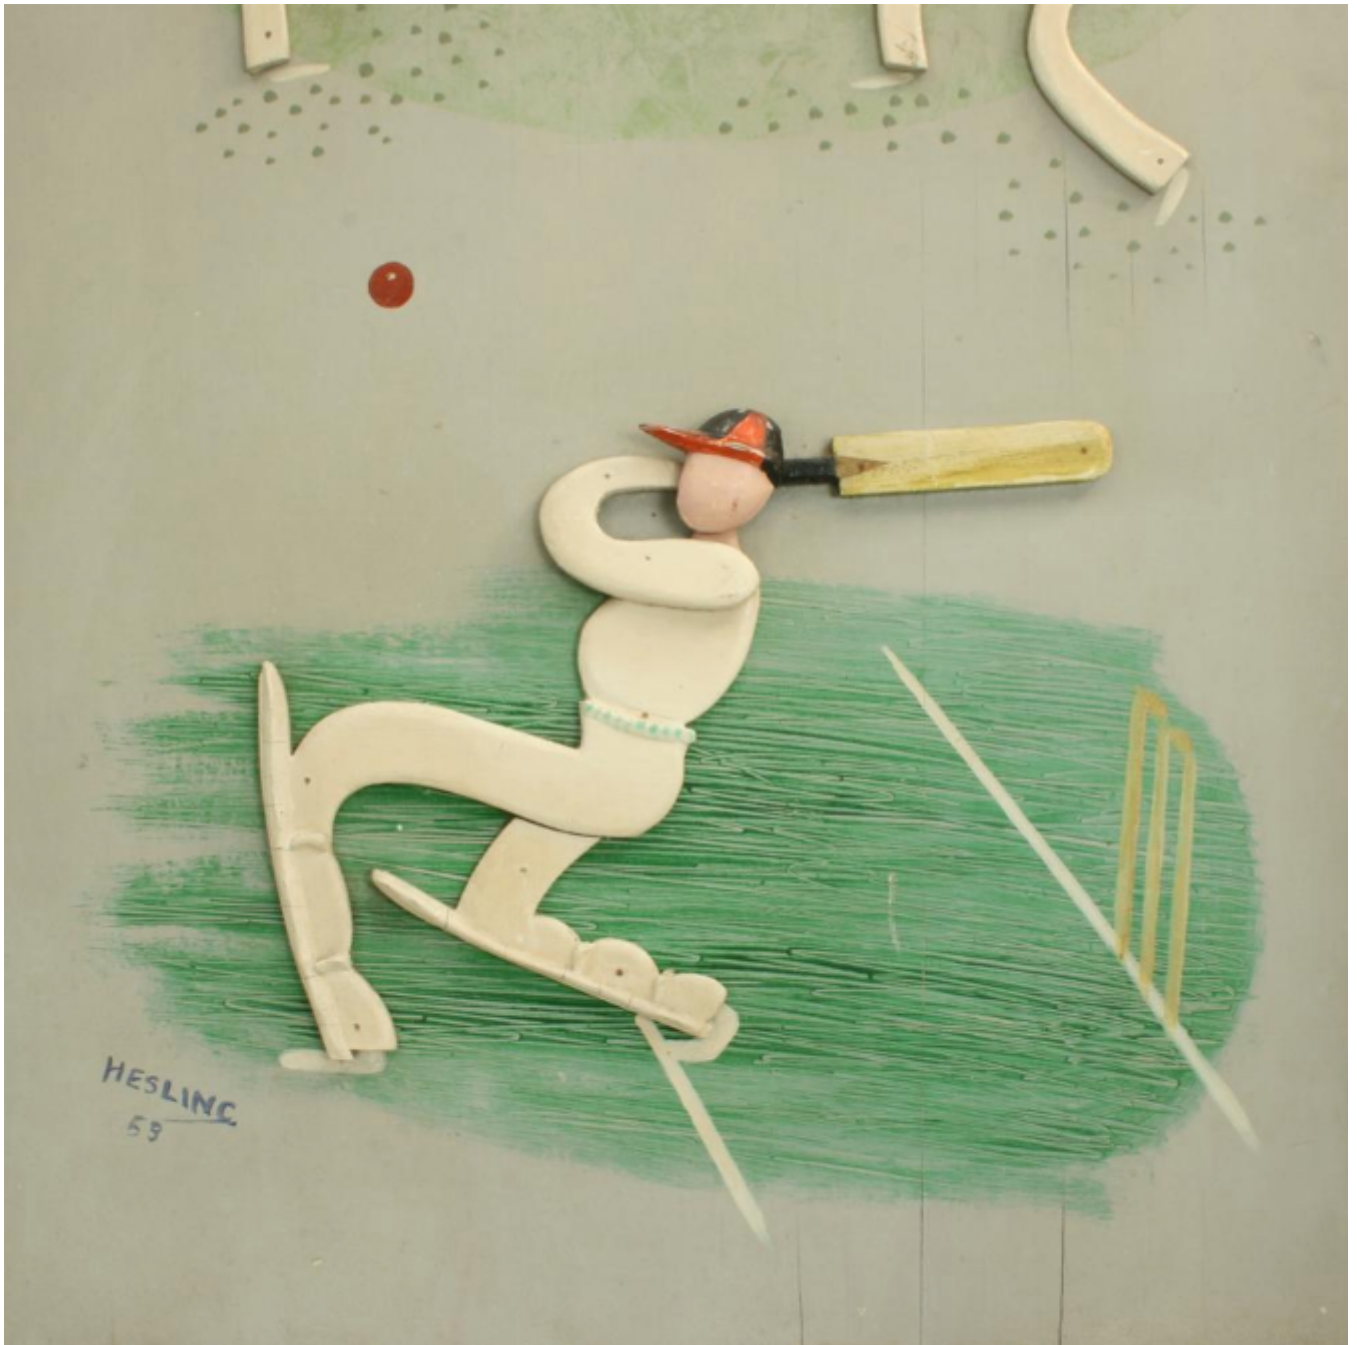

Cricket Sporting Panel By Bernard Hesling

Sold

REF: 25247

Height: 114.5 cm (45.1")

Width: 61 cm (24")

Description

Set of Five Sporting Panels, Bernard Hesling.

Five painted wooden panels depicting various sporting activities with some elements and figures made in relief. The 3D effect is very unusual and very eye catching. The sports depicted include Cricket, Football, Rugby, Boxing, Horse Racing, Surfing and Tennis. One panel is signed and dated 'Hesling 59'.