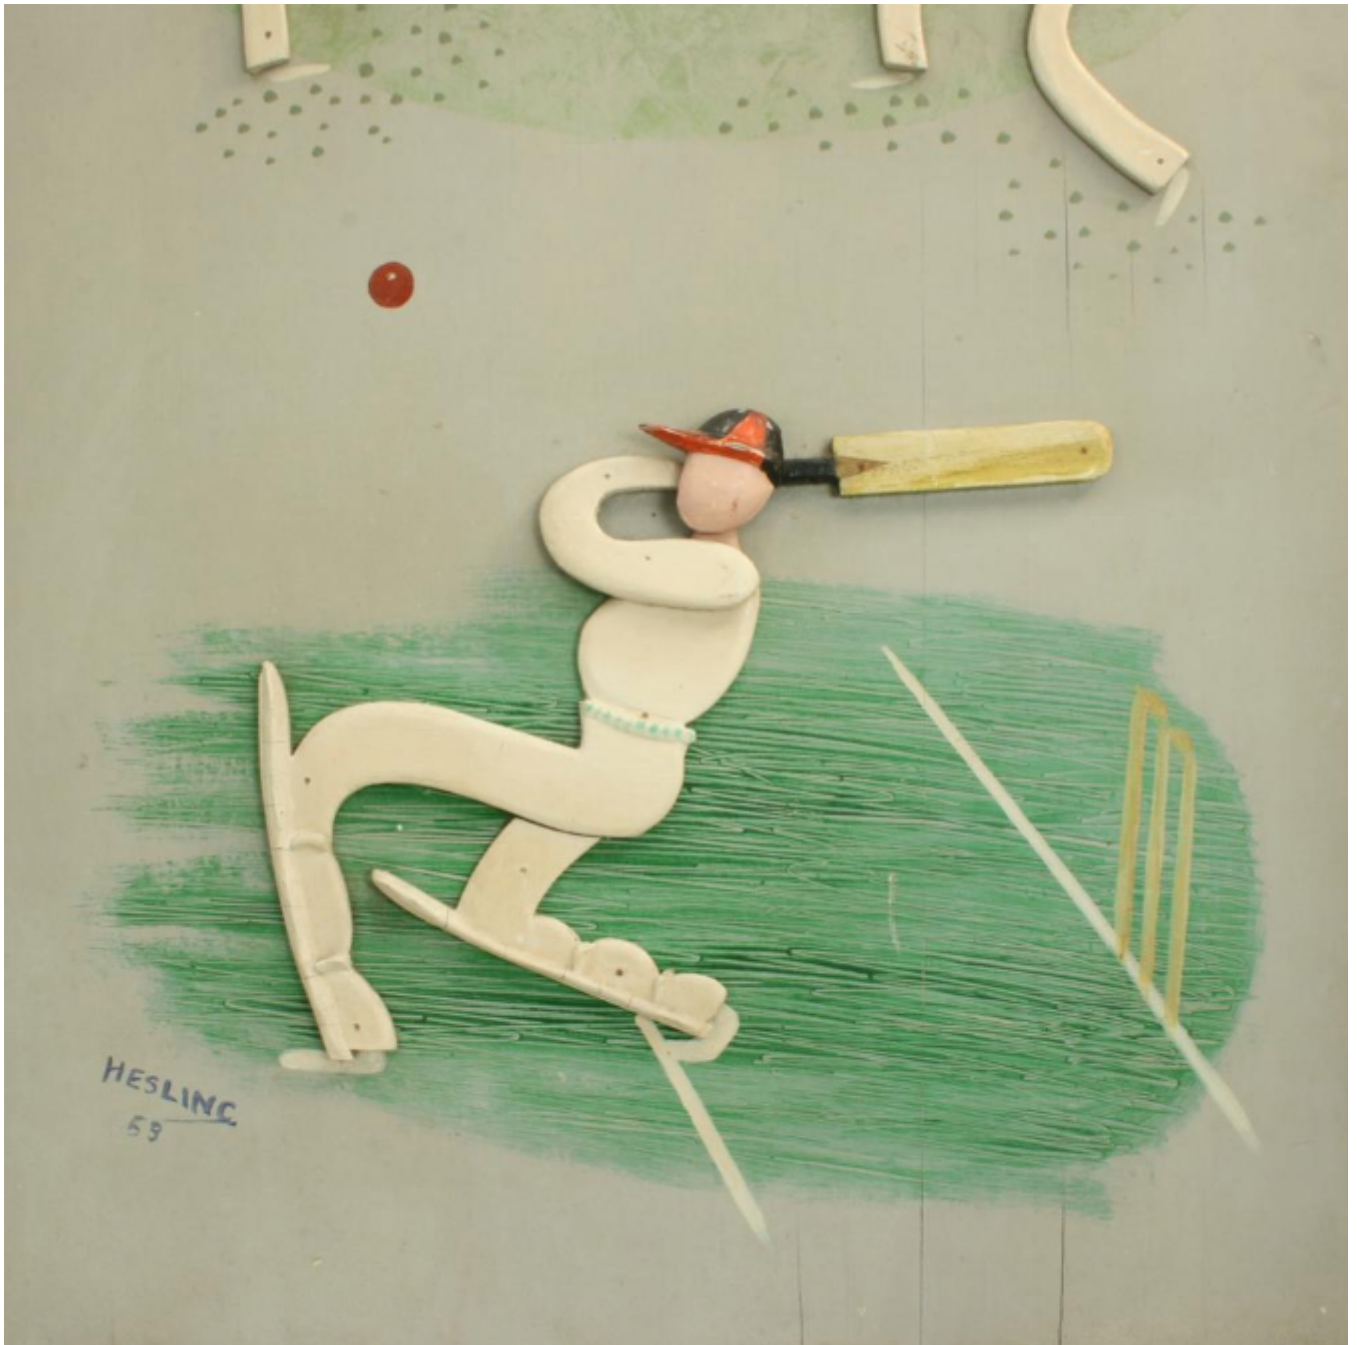

Cricket Sporting Panel By Bernard Hesling

Sold

REF: 25247

Height: 114.5 cm (45.1")

Width: 61 cm (24")

## Description

Set of Five Sporting Panels, Bernard Hesling.

Five painted wooden panels depicting various sporting activities with some elements and figures made in relief. The 3D effect is very unusual and very eye catching. The sports depicted include Cricket, Football, Rugby, Boxing, Horse Racing, Surfing and Tennis. One panel is signed and dated 'Hesling 59'.