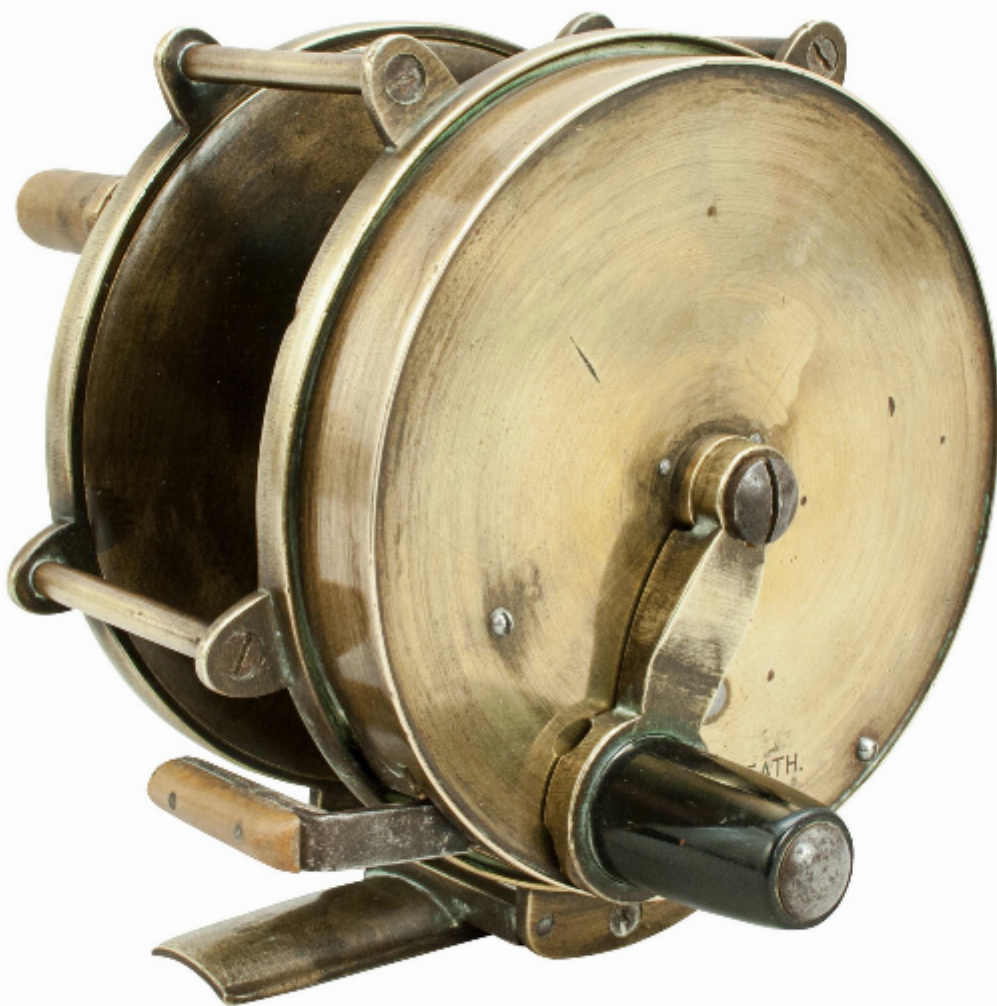

Brass Salmon Fishing Reel

Sold

REF: 26776

Depth: 6 cm (2.4")

Diameter: 9.5 cm (3.7")

Description

A very unusual brass Salmon fly reel by Charles J. Heath. This reel has a crank handle on one side which multiplies 4 : 1 and a twin handle with ant foul rim on the other which is fixed, so a straight 1: 1 rotation. The inner brass plate is with holes for weight reduction.

This is a good collectors piece.