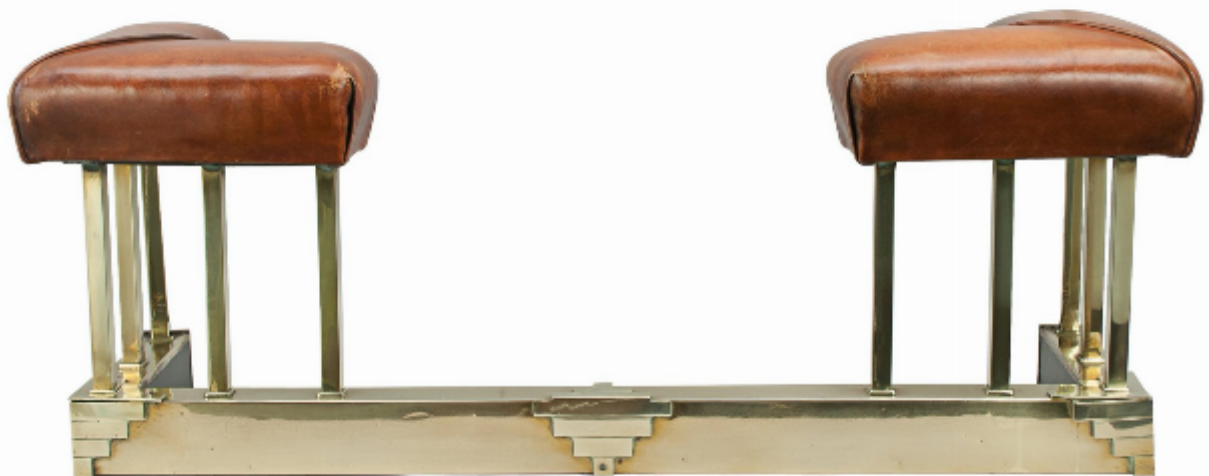

Antique Club Fender in Brass

Sold

REF: 27003

Height: 42 cm (16.5")

Width: 108 cm (42.5")

Depth: 34 cm (13.4")

Description

Vintage Brass Club Fender.

A wonderful club fender with an open front, square brass uprights and brass base. The upholstered leather seat is 6 inches wide with the measurements inside the seat being 31 inches wide and 7 inches deep.

The idea with the open front of the fender is to retain access to the fire and to allow more heat to escape into the room. With a fender you add an extra dimension to a fireplace by providing more seating.