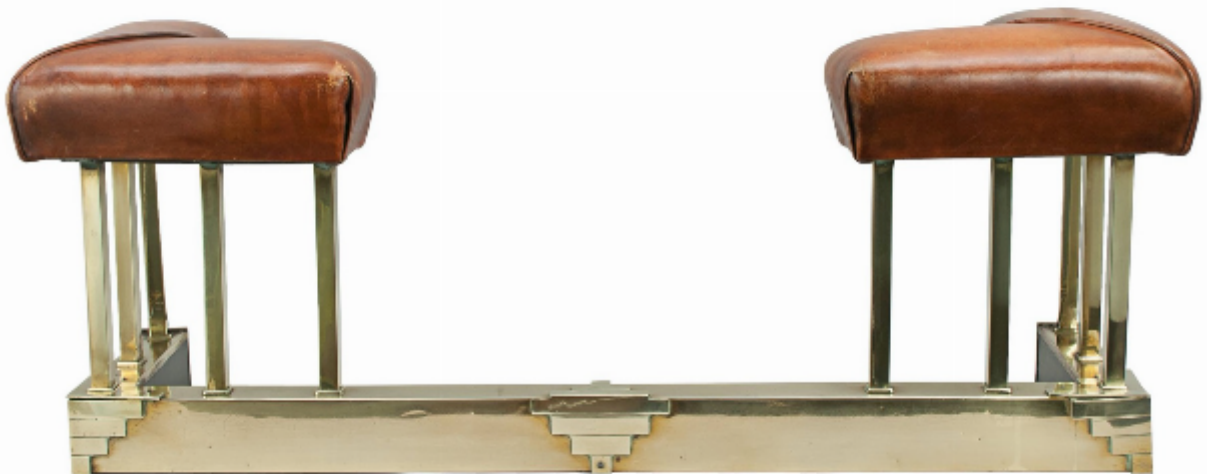

Antique Club Fender in Brass

Sold

REF: 27003

Height: 42 cm (16.5")

Width: 108 cm (42.5")

Depth: 34 cm (13.4")

## Description

Vintage Brass Club Fender.

A wonderful club fender with an open front, square brass uprights and brass base. The upholstered leather seat is 6 inches wide with the measurements inside the seat being 31 inches wide and 7 inches deep.

The idea with the open front of the fender is to retain access to the fire and to allow more heat to escape into the room. With a fender you add an extra dimension to a fireplace by providing more seating.