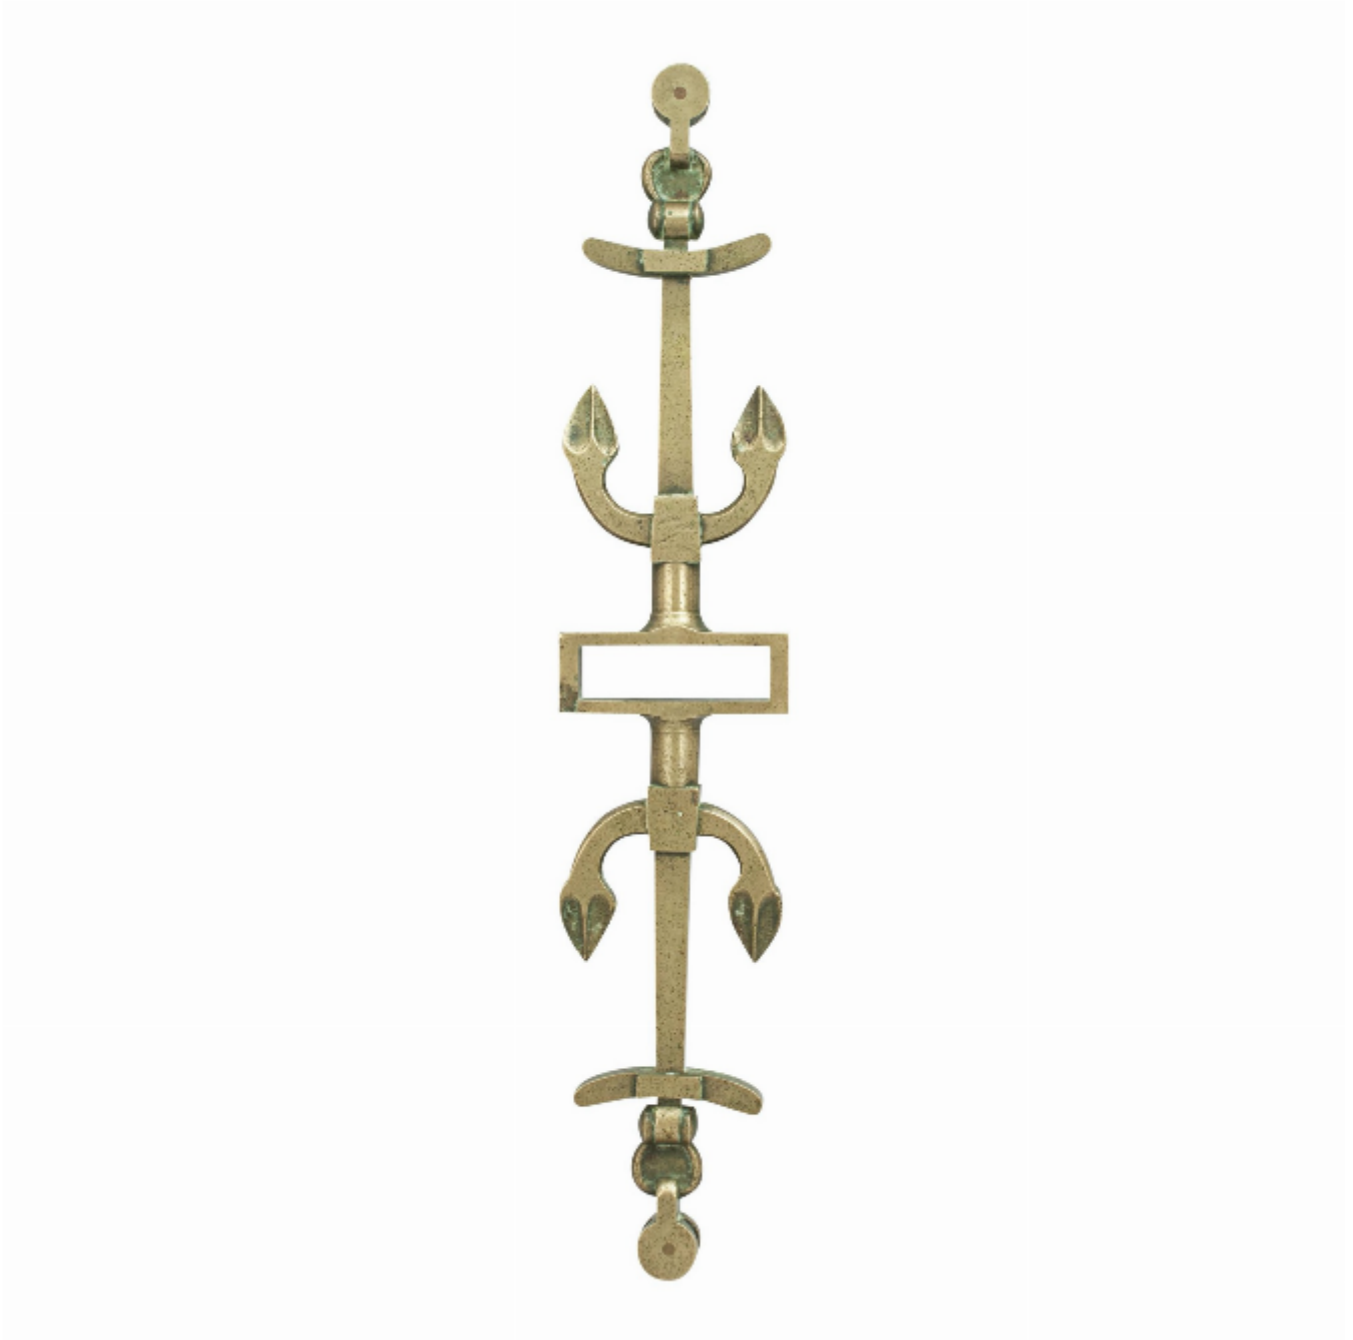

Antique Bronze Rudder Yoke

£450

REF: 28512

Height: 53.5 cm (21.1")

Width: 10 cm (3.9")

Depth: 3 cm (1.2")

## Description

Bronze Tiller Yoke.

A late 19th century cast bronze rudder yoke with decorative detailing of two opposing anchors. It has a square opening for the rudder head and with single brass pulleys at the two ends. A nice decorative piece of maritime memorabilia.