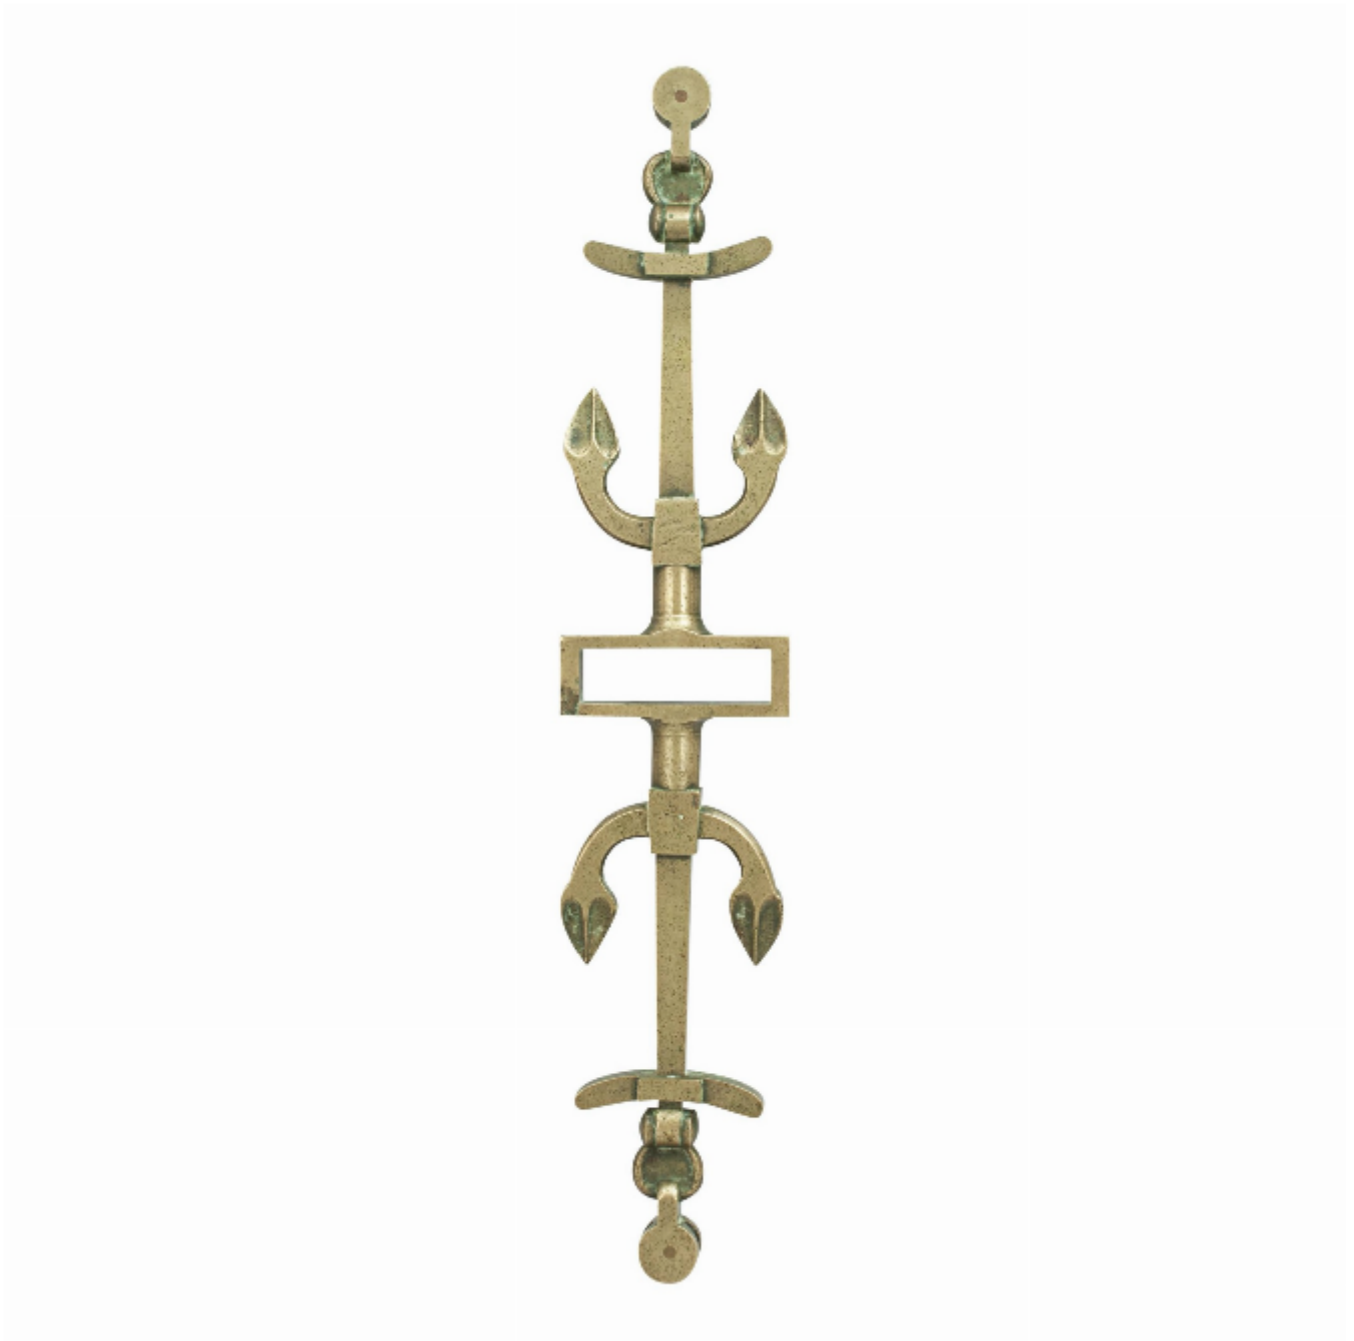

Antique Bronze Rudder Yoke

£450

REF: 28512

Height: 53.5 cm (21.1")

Width: 10 cm (3.9")

Depth: 3 cm (1.2")

Description

Bronze Tiller Yoke.

A late 19th century cast bronze rudder yoke with decorative detailing of two opposing anchors. It has a square opening for the rudder head and with single brass pulleys at the two ends. A nice decorative piece of maritime memorabilia.