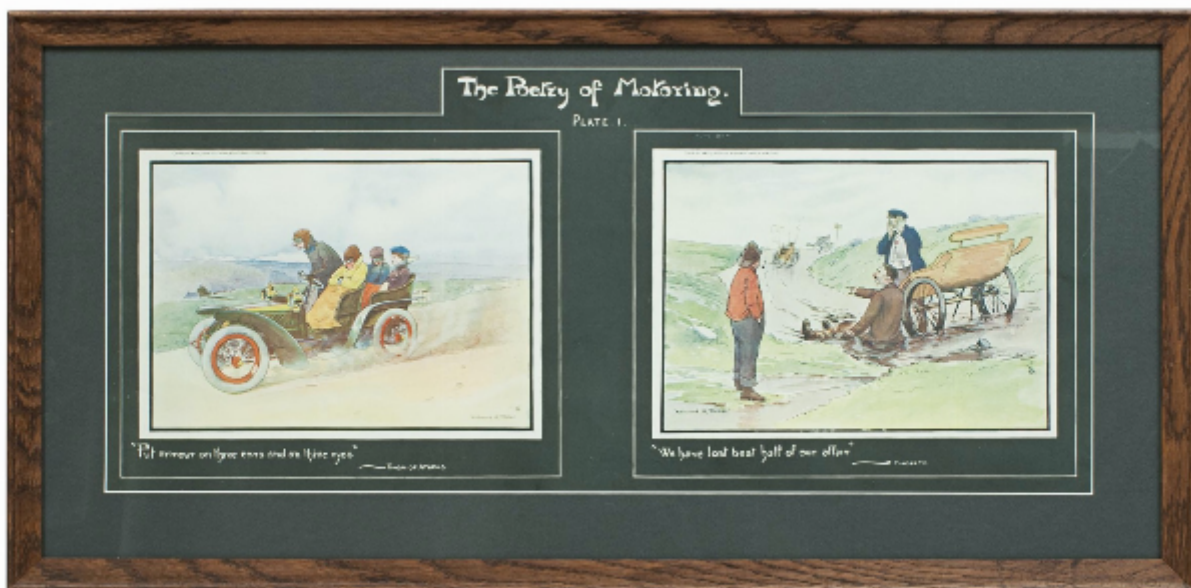

Sold

REF: 28629

Framed Height: 38 cm (15")

Framed Width: 78.5 cm (30.9")

Framed Depth: 78.5 cm (30.9")

Description

Motoring / Transport Prints. Poetry of Motoring, Parts 1 & 2 By Edmund G. Fuller.

A very nice decorative pair of motoring lithographs, two images on each print, both framed in new frames. The amusing automotive prints are titled 'The Poetry of Motoring', Plate 1 and Plate 2. Underneath each image is a quote taken from either Timon of Athens, Macbeth or Henry VI. Copyright 1903, by Landecker & Brown, London, England.

The quotes are:

Plate 1.

1. "Put armour on thine ears and on thine eyes." Timon of Athens.

2. "We have lost best half of our affair." Macbeth.

Plate 2.

1. "Where's the fool now" Timon of Athens.

2. " But I will remedy these gear ere long' Henry VI.