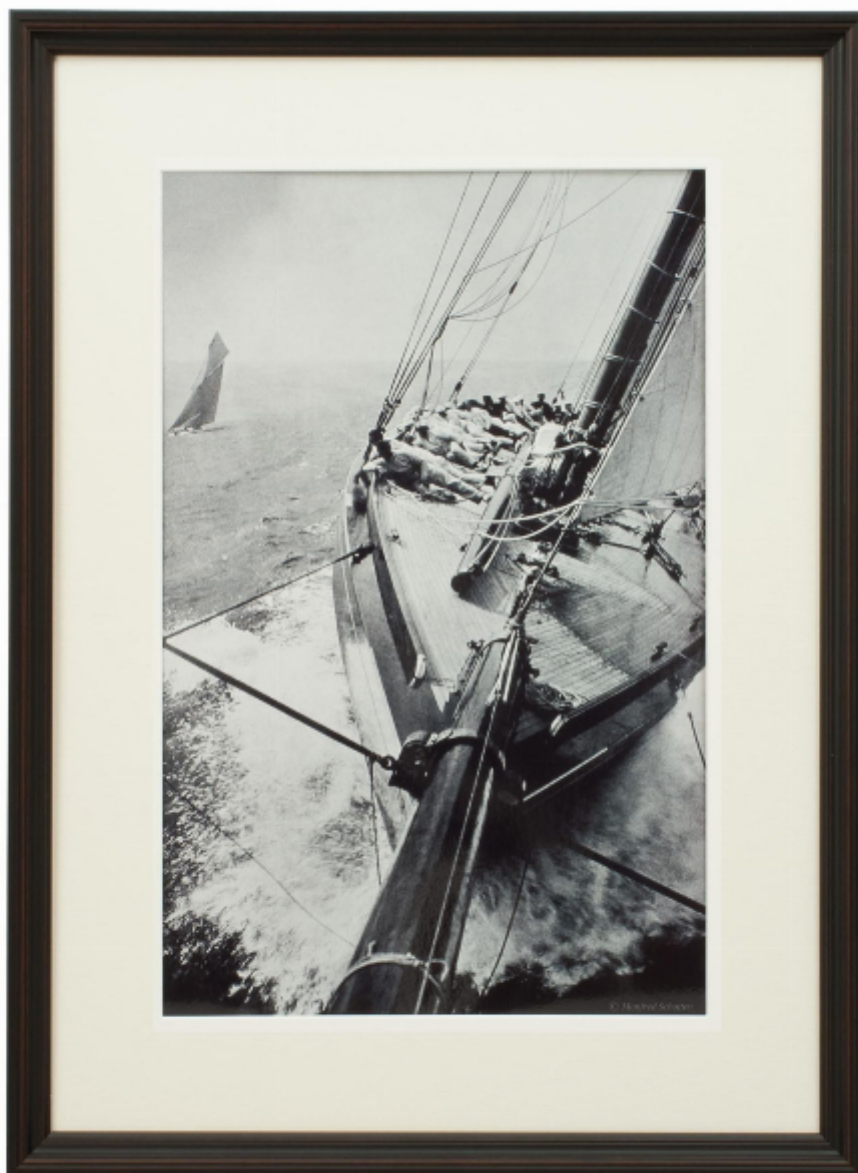

Framed Sailing Photograph Of A J Class Yacht

£115

REF: 27709

Height: 39.5 cm (15.6")

Width: 25.5 cm (10")

Framed Height: 56 cm (22")

Framed Width: 41 cm (16.1")

Description

Vintage Style Photography, Framed Sailing Photograph, J Class.

'J-CLASS' a modern framed and mounted black and white photograph after an original 1930's photograph.

The frame is black with burgundy undercoat, the glazing is clarity+ premium synthetic glass.

The photo is most probably a J-class yacht.

The photographs are also available mounted but unframed, priced at £49.

These photographs can be produced in a larger size if required, please contact us for more information.

These framed photos are made to order so please be patient, colours and tones may slightly differ to those illustrated.